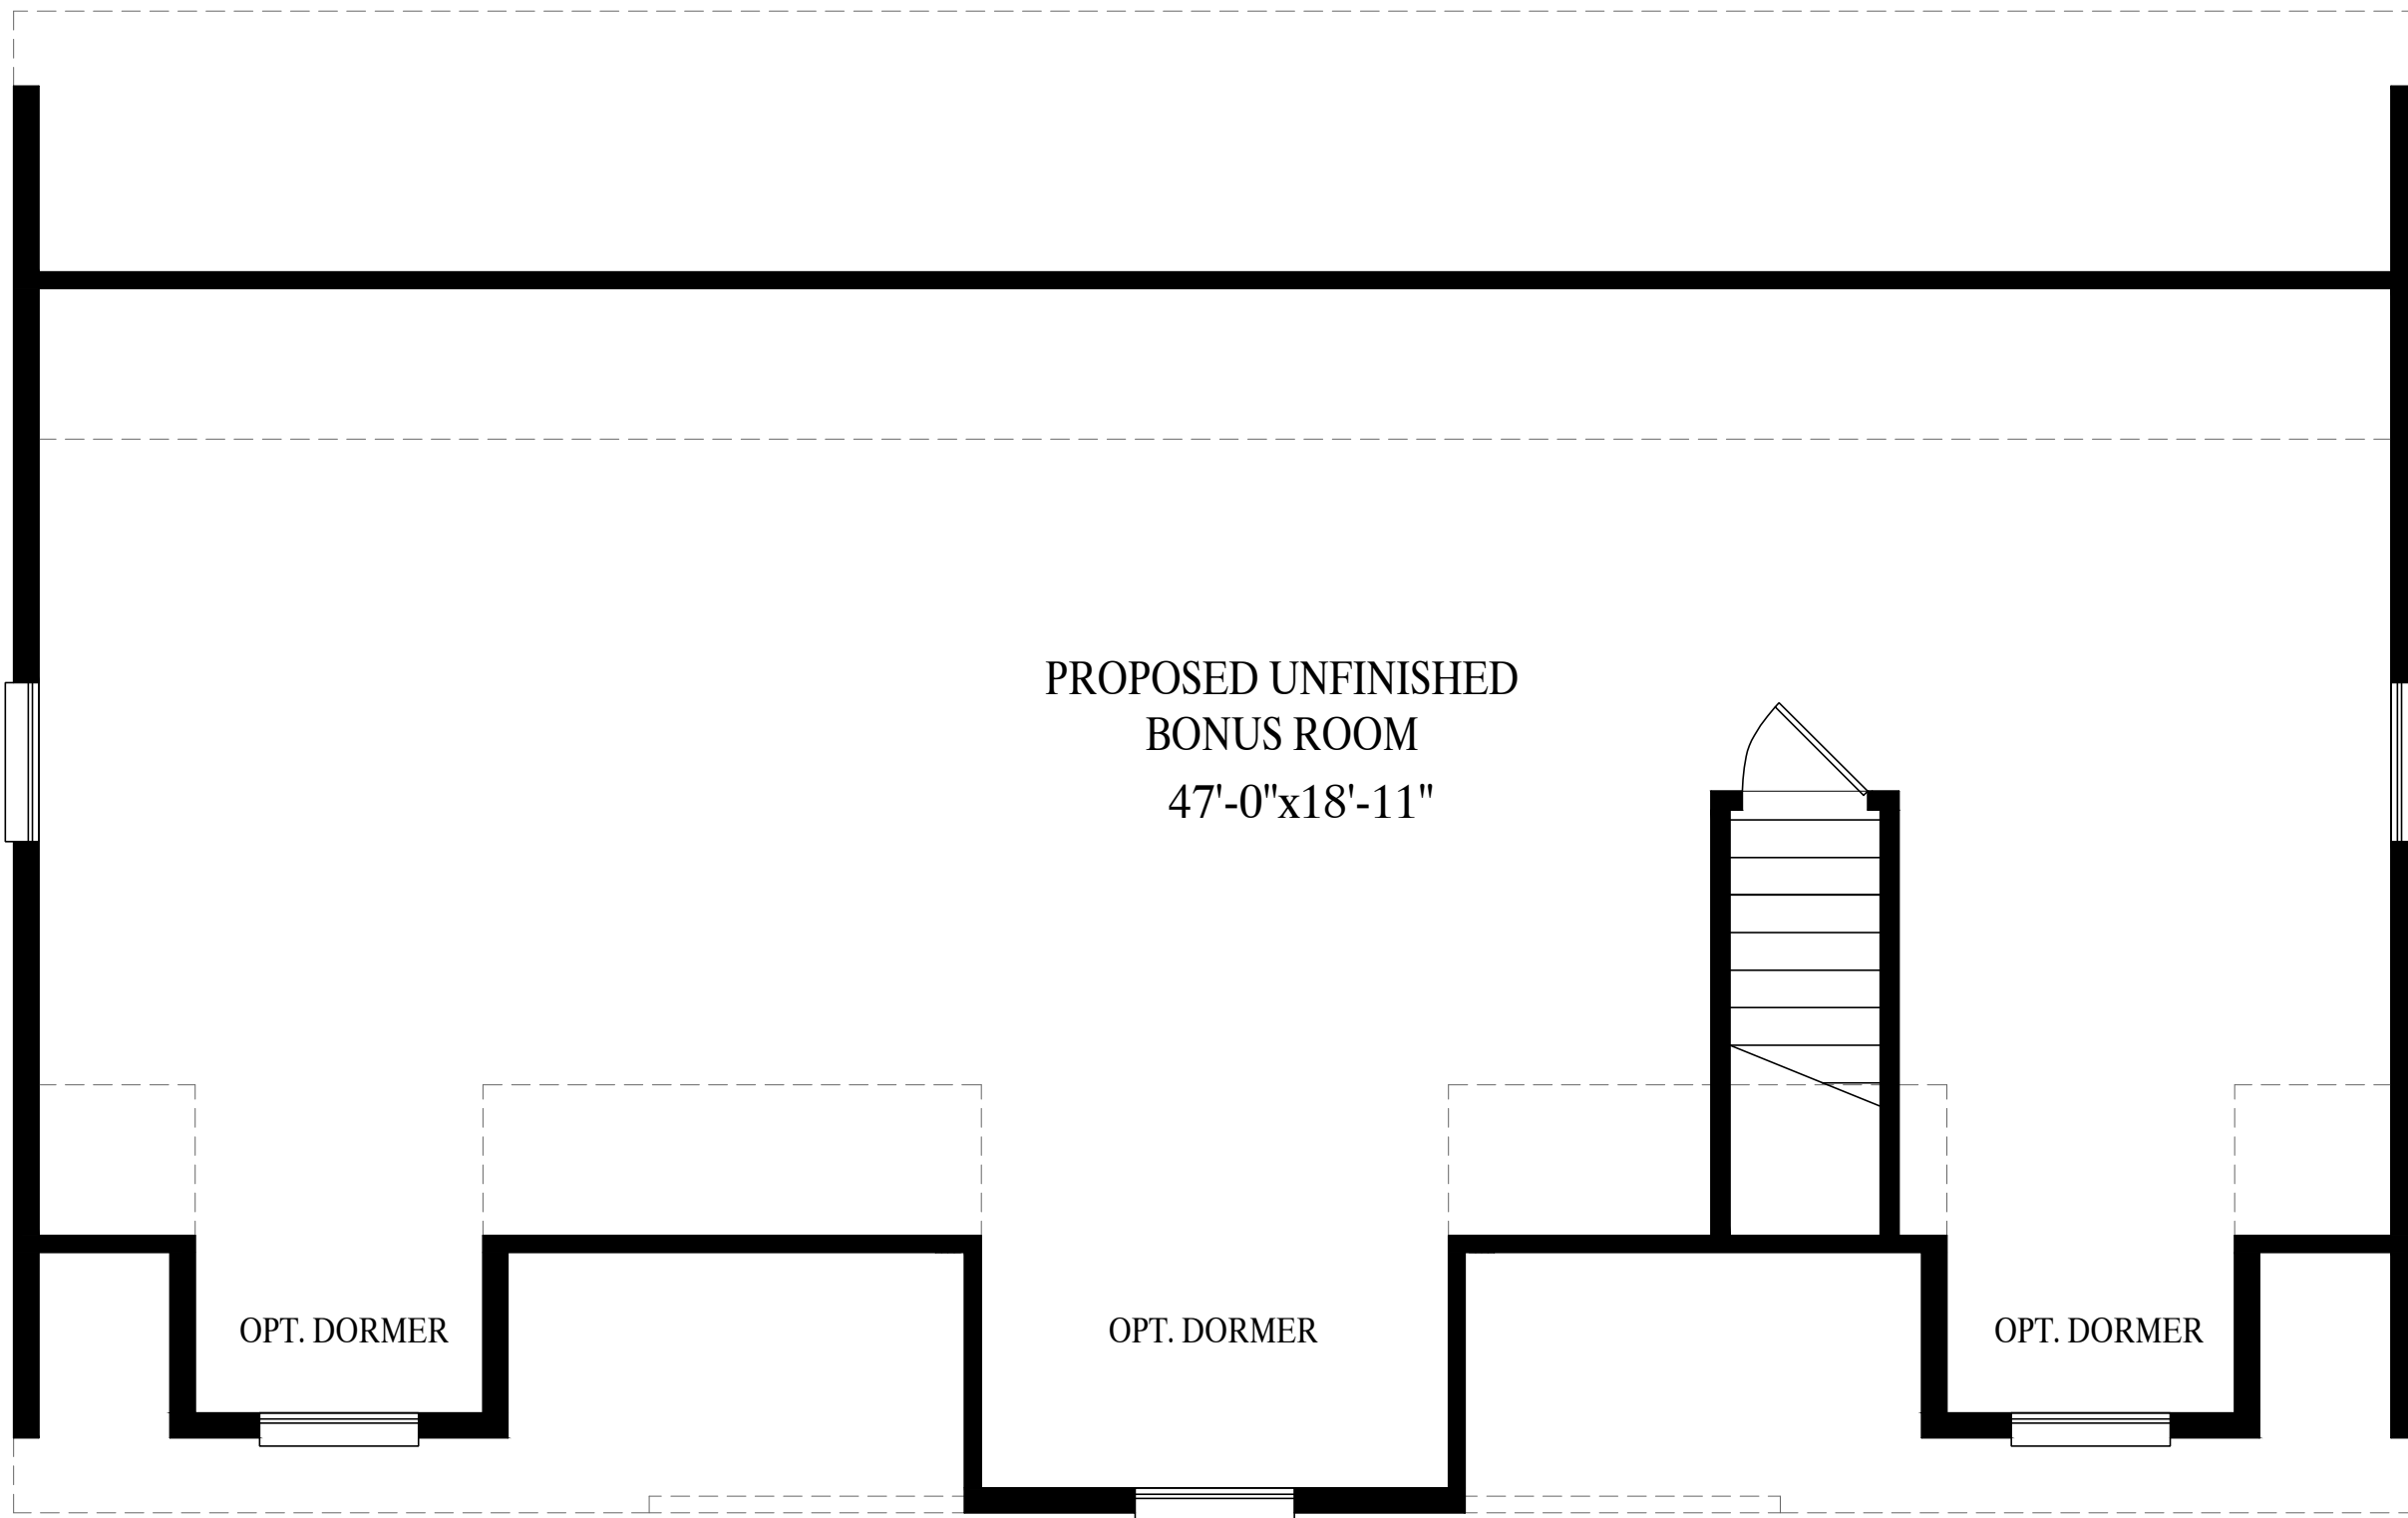

SENECA RIDGE

30' x 48'

1440 SQ FT

PROPOSED UNFINISHED
BONUS ROOM
47'-0"x18'-11"

OPT. DORMER

OPT. DORMER

OPT. DORMER

SENECA RIDGE
30' x 48'
944 SQ FT