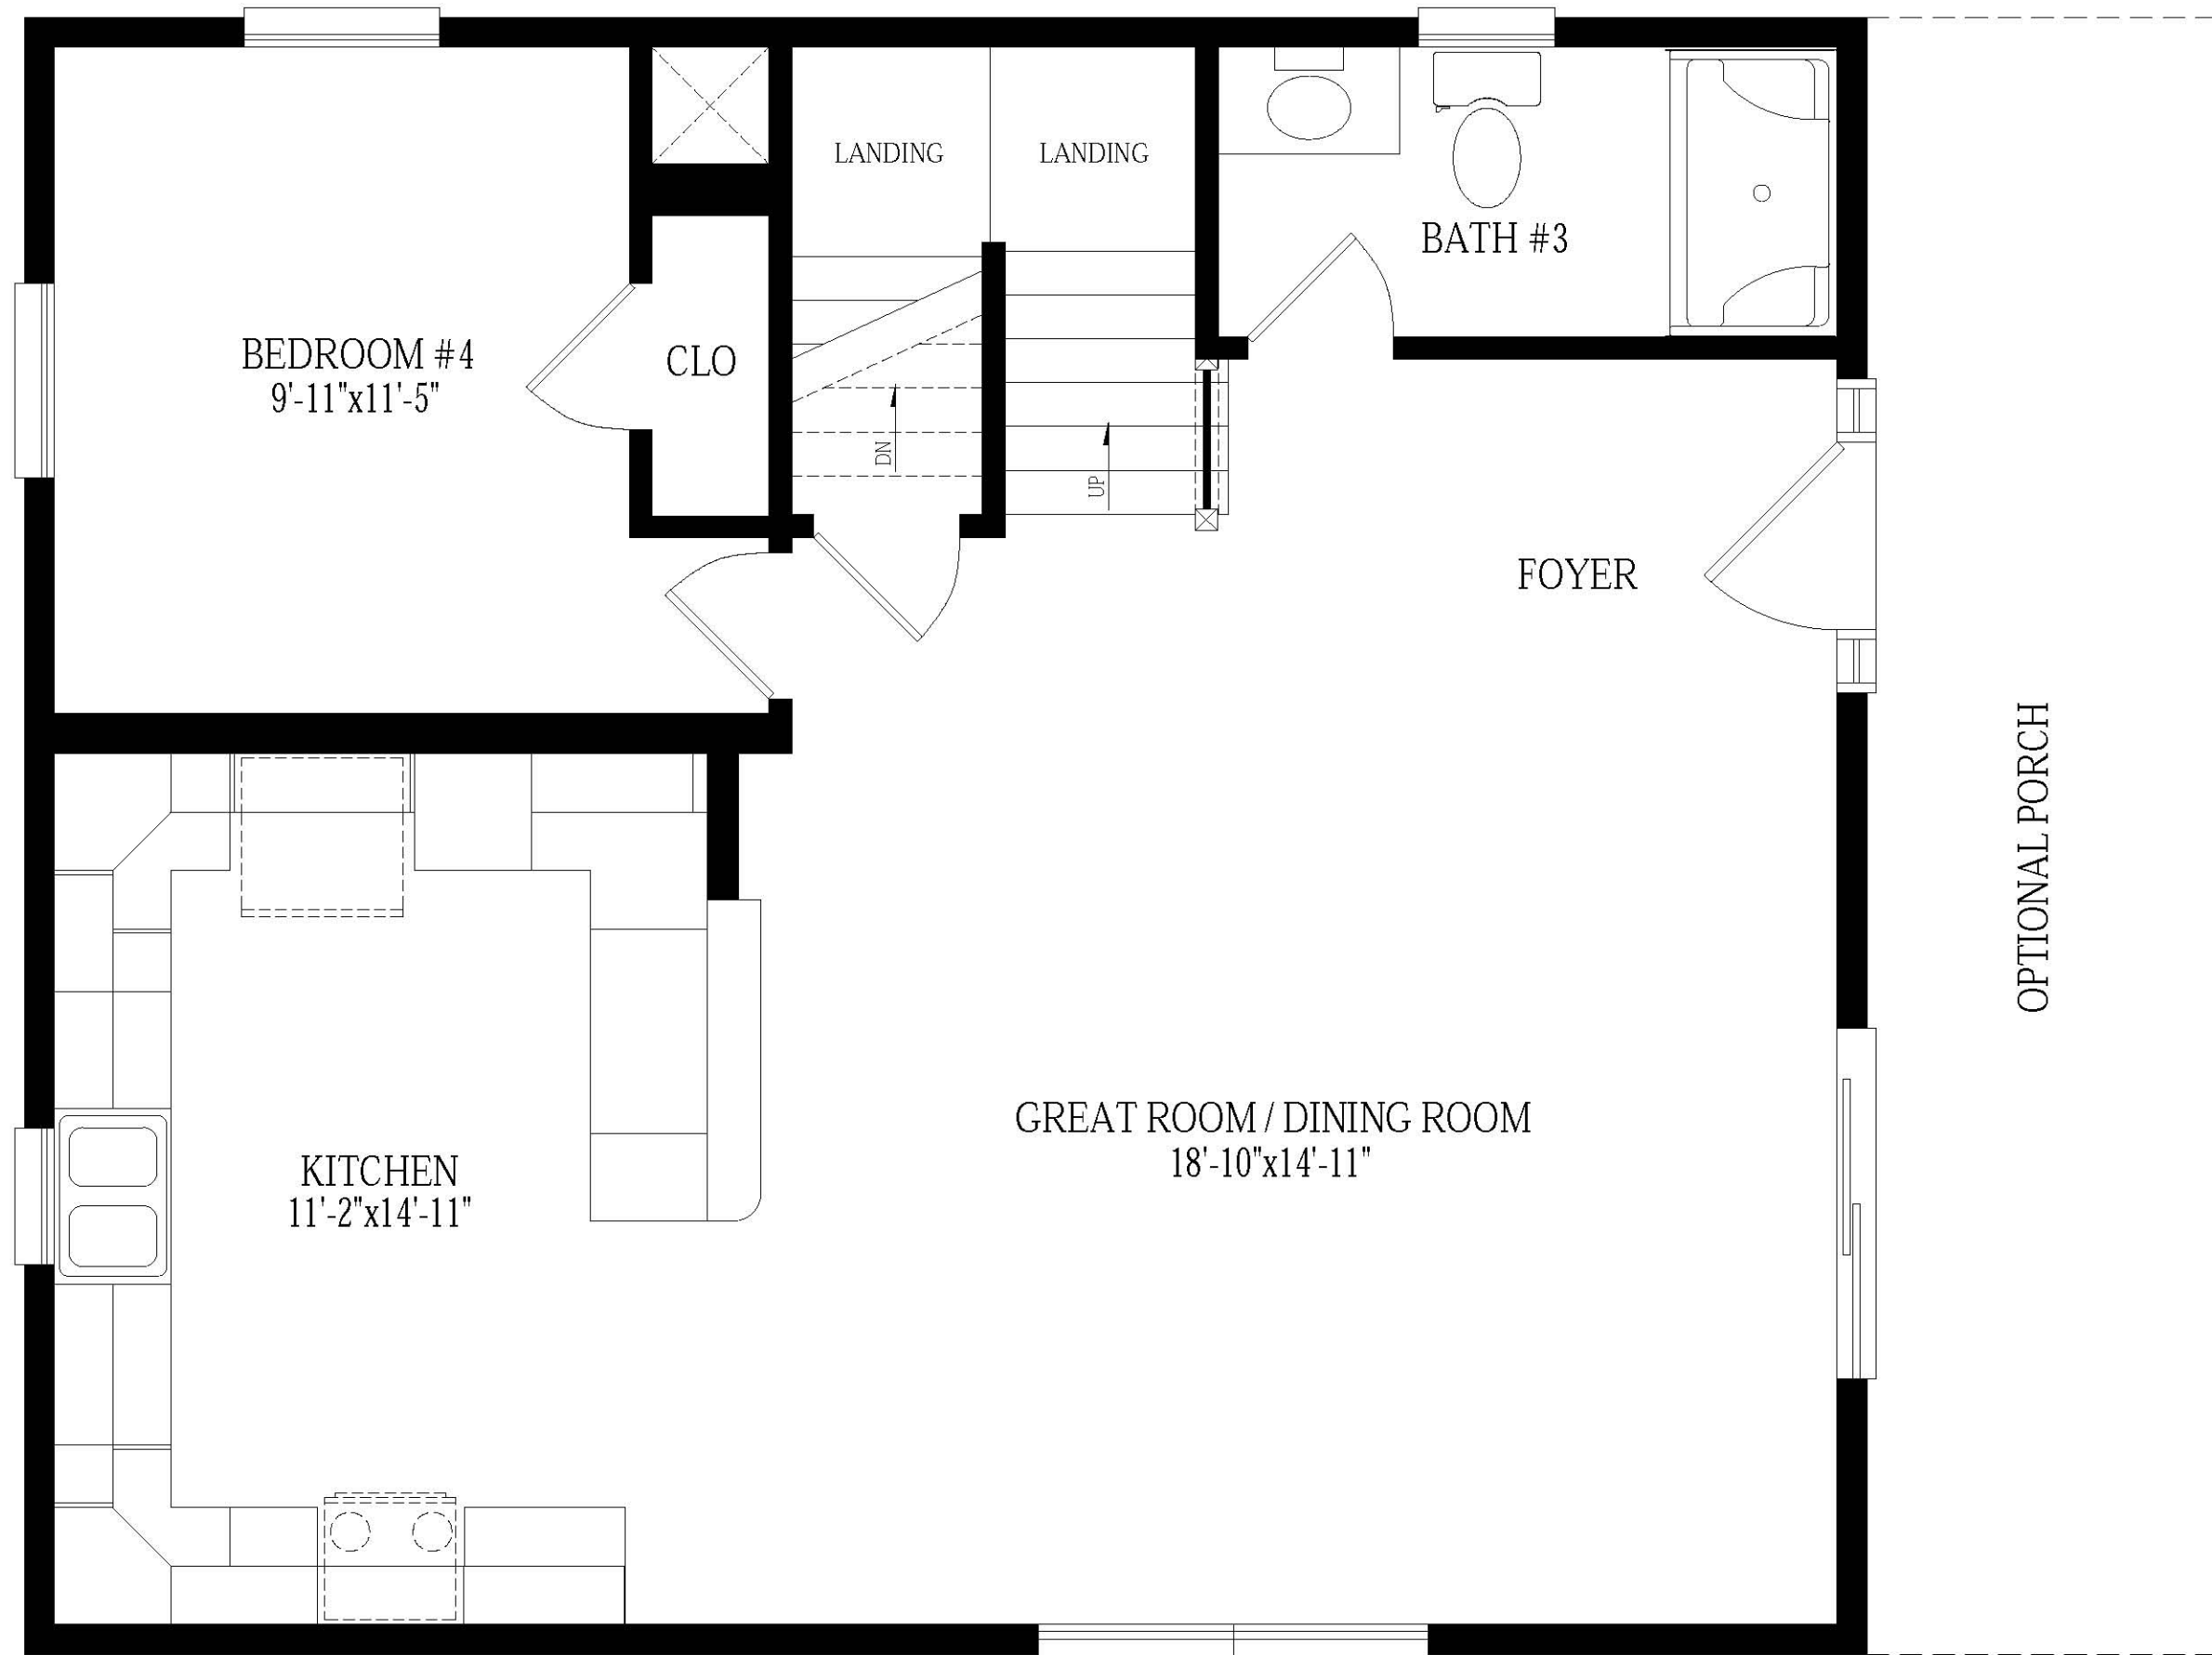

**CUSTOM BUILDING  
SYSTEMS LLC**

882 SQ. FT. LIVING AREA 1ST FL.  
905 SQ. FT. LIVING AREA 2ND FL.  
1784 SQ. FT. TOTAL LIVING AREA