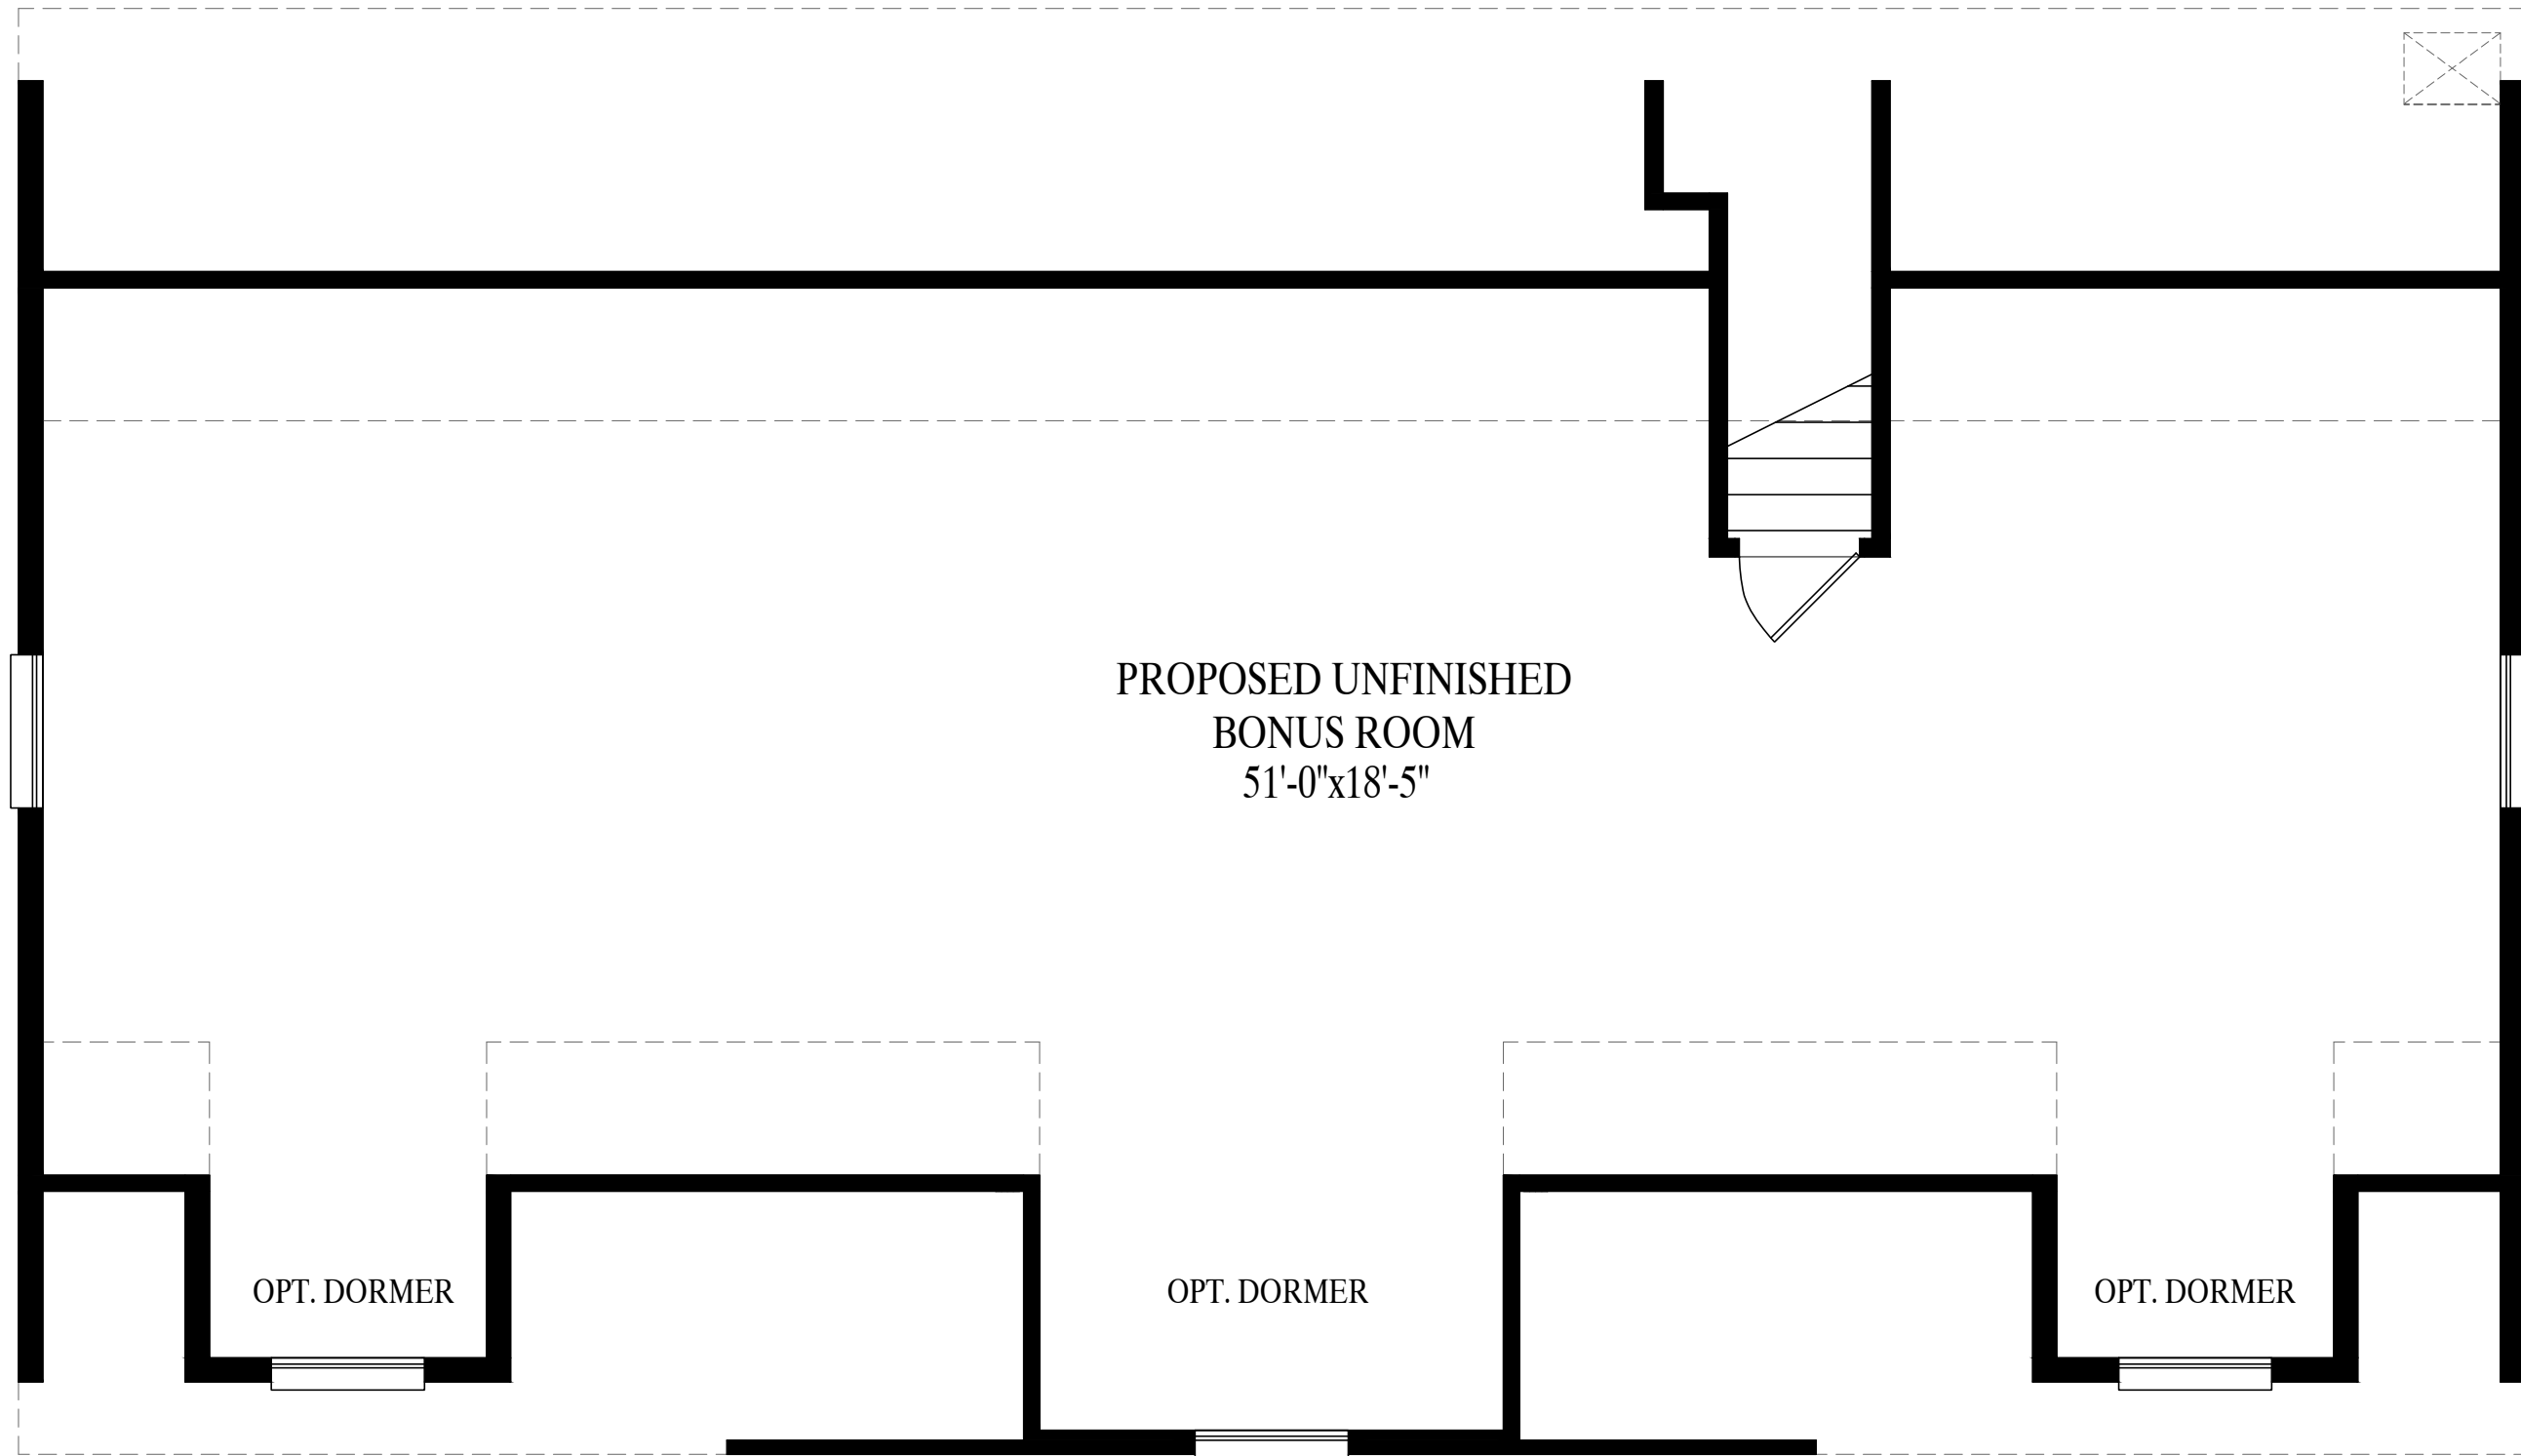

# SAGAMORE HILL

30' x 50'

1500 SQ FT

PROPOSED UNFINISHED  
BONUS ROOM  
51'-0"x18'-5"

OPT. DORMER

OPT. DORMER

OPT. DORMER

SAGAMORE HILL

30' x 50'

1013 SQ FT