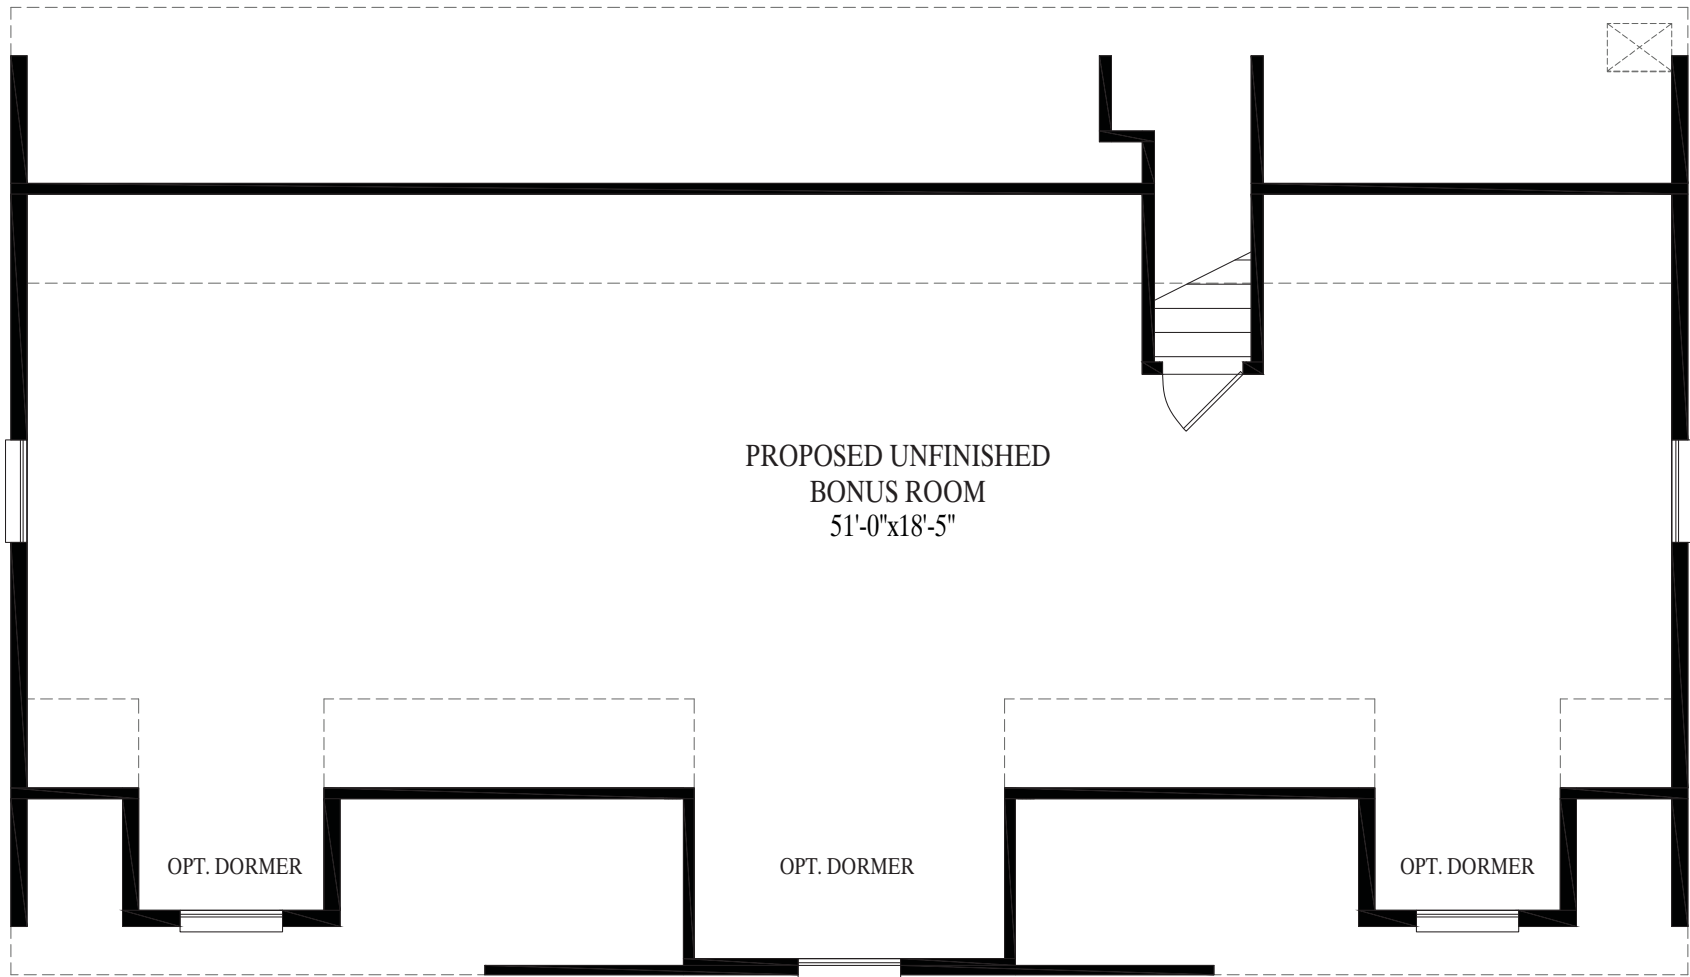

SAGAMORE HILL

30' x 52'

1560 SQ FT

SAGAMORE HILL

30' x 52'

1560 SQ FT