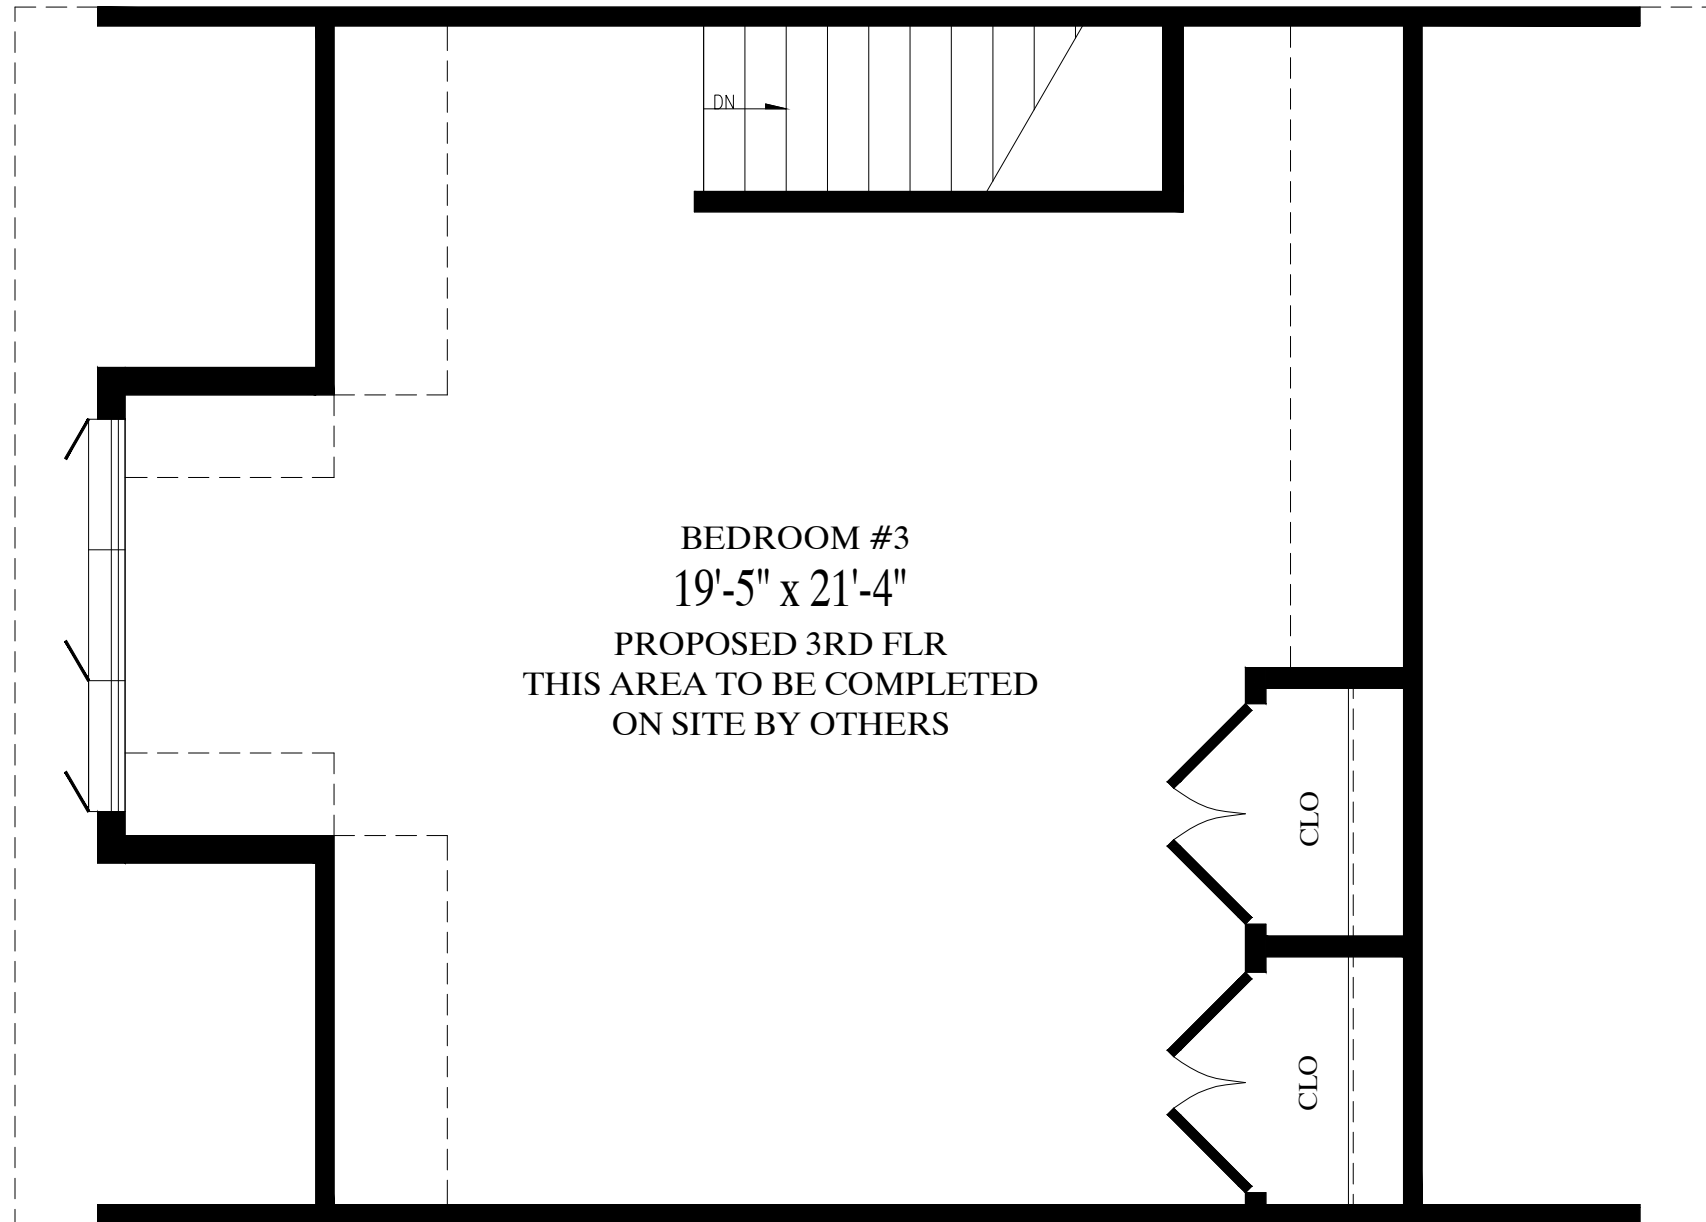

CROWNSVILLE
22'-0" X 30'-0"
1357 TOTAL Sq. Ft.

BEDROOM #3
19'-5" x 21'-4"
PROPOSED 3RD FLR
THIS AREA TO BE COMPLETED
ON SITE BY OTHERS