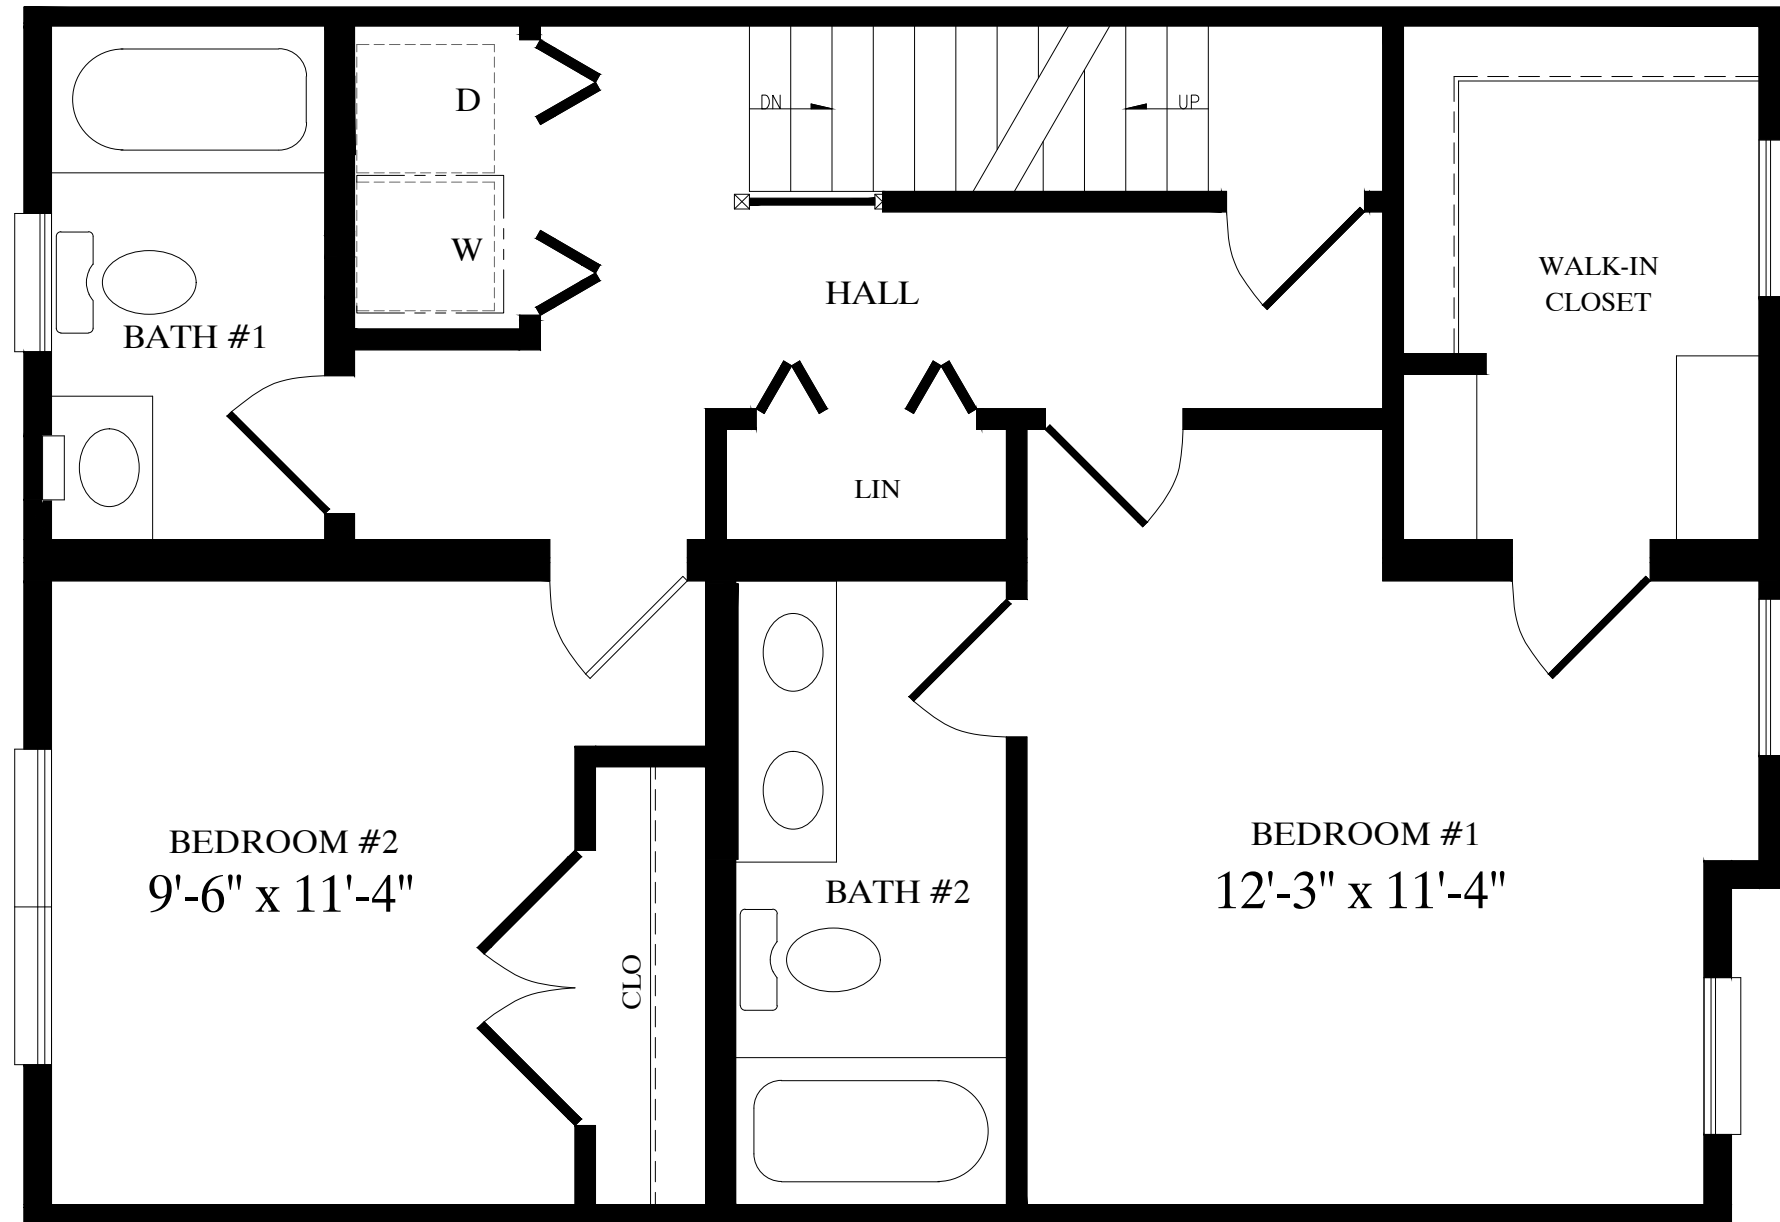

CROWNSVILLE
22'-0" X 30'-0"
1357 TOTAL Sq. Ft.

BEDROOM #3
19'-5" x 21'-4"
PROPOSED 3RD FLR
THIS AREA TO BE COMPLETED
ON SITE BY OTHERS