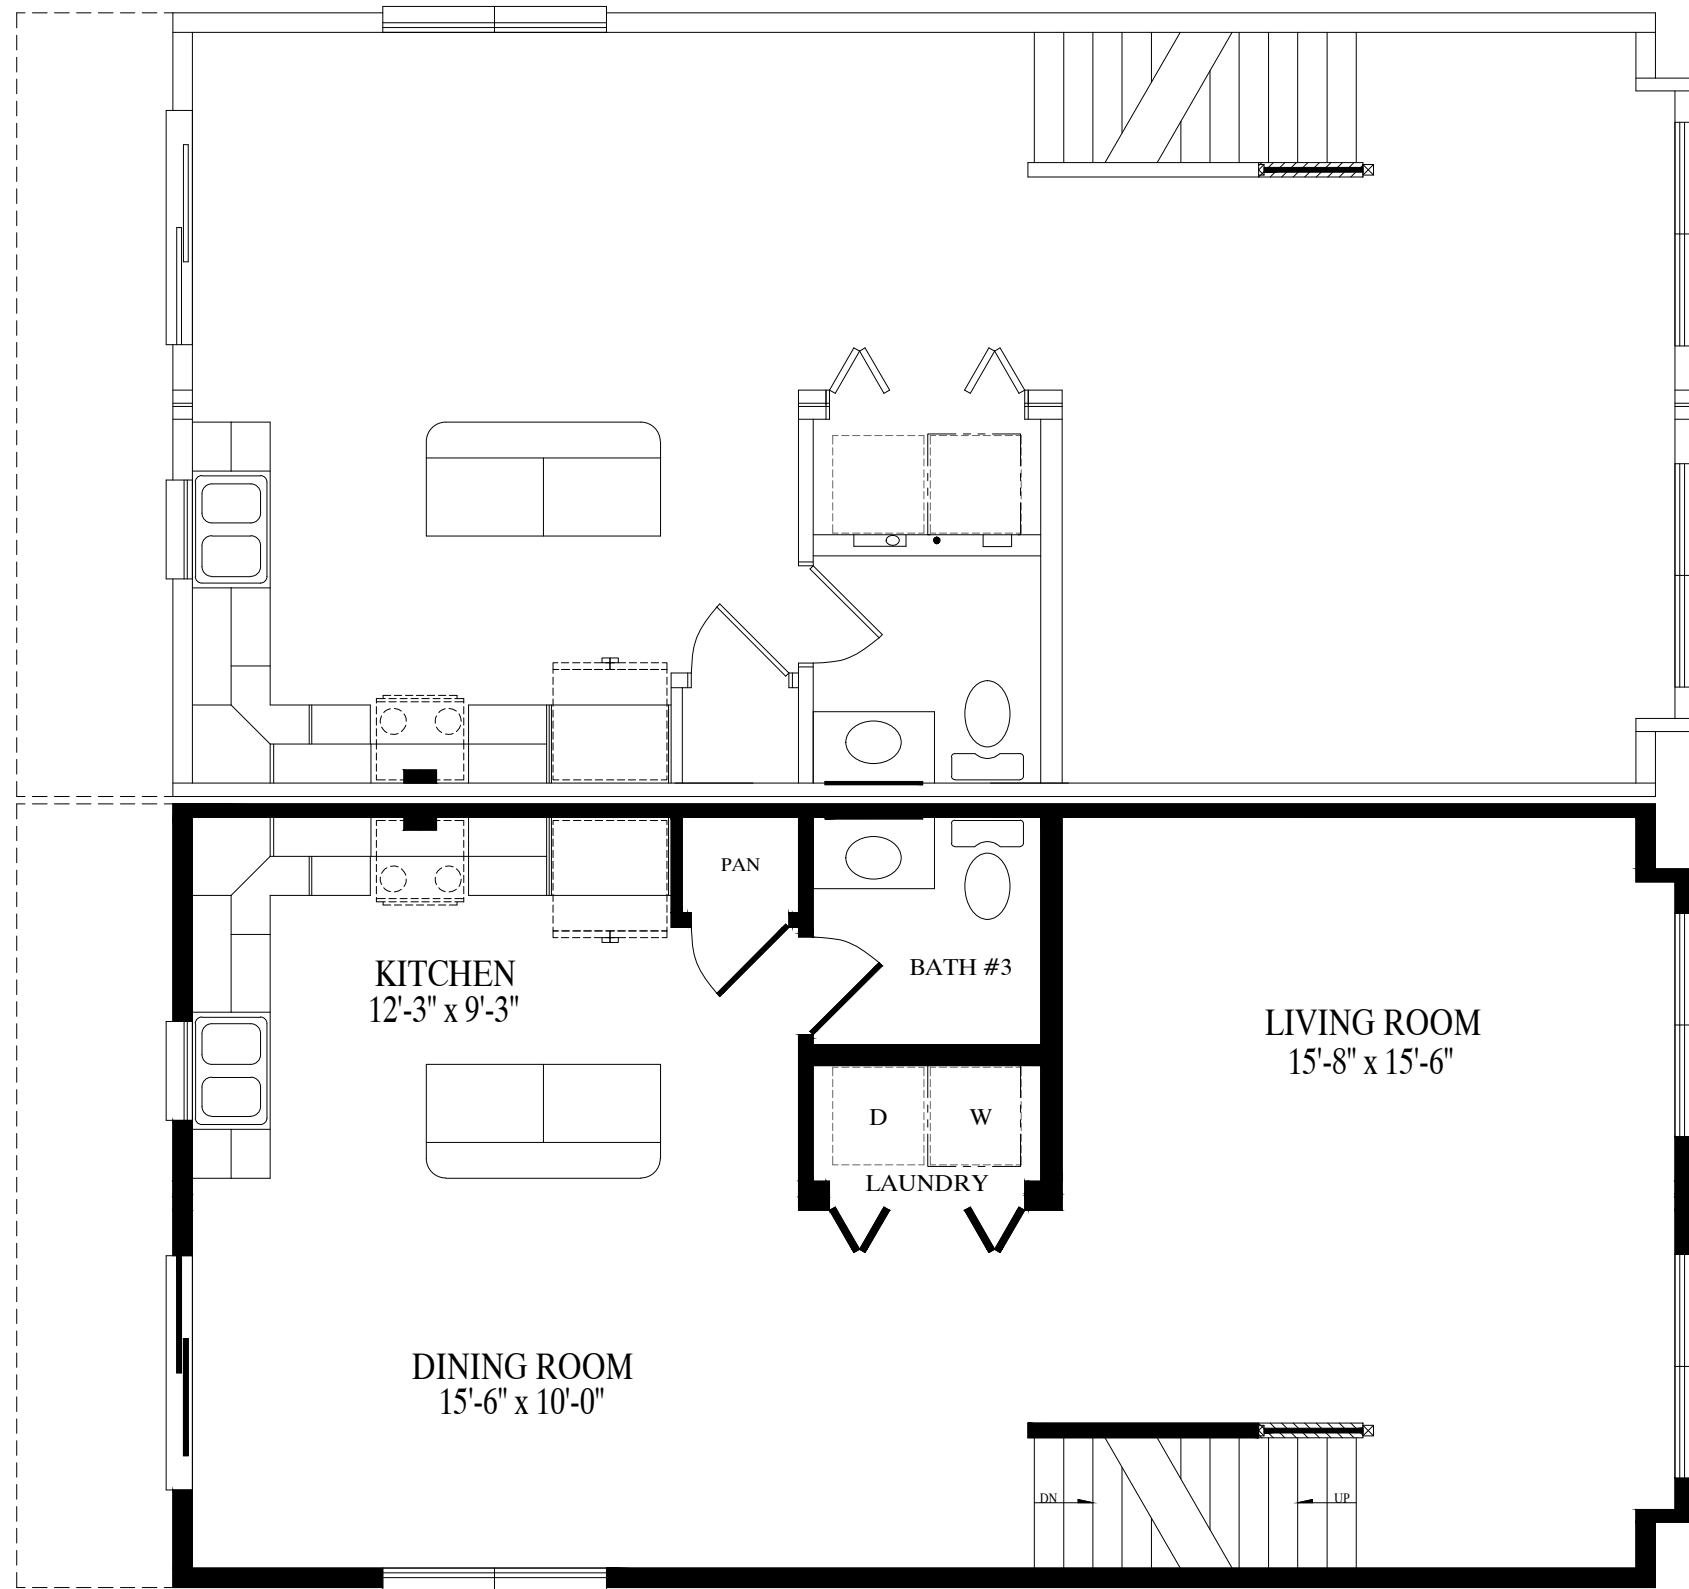

PINE MEADOW
20'-0" X 37'-0"
2278 TOTAL Sq. Ft.

KITCHEN
12'-3" x 9'-3"

BATH #3

LIVING ROOM
15'-8" x 15'-6"

D W

LAUNDRY

PAN

DINING ROOM
15'-6" x 10'-0"