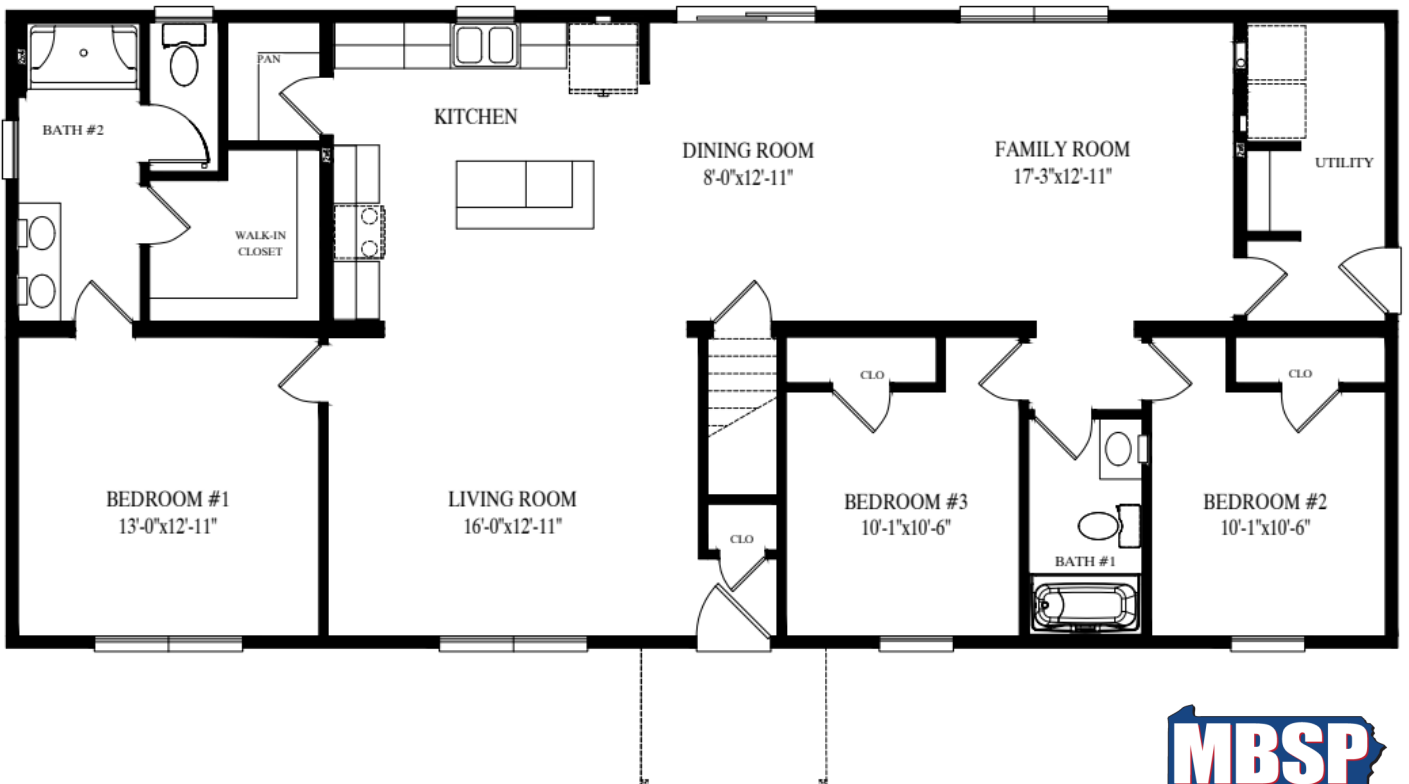

Spring Brook

1650 SQ-FT LIVING AREA

27'-6" x 60'-0"

MULTI-UNIT MODULAR SOLUTIONS