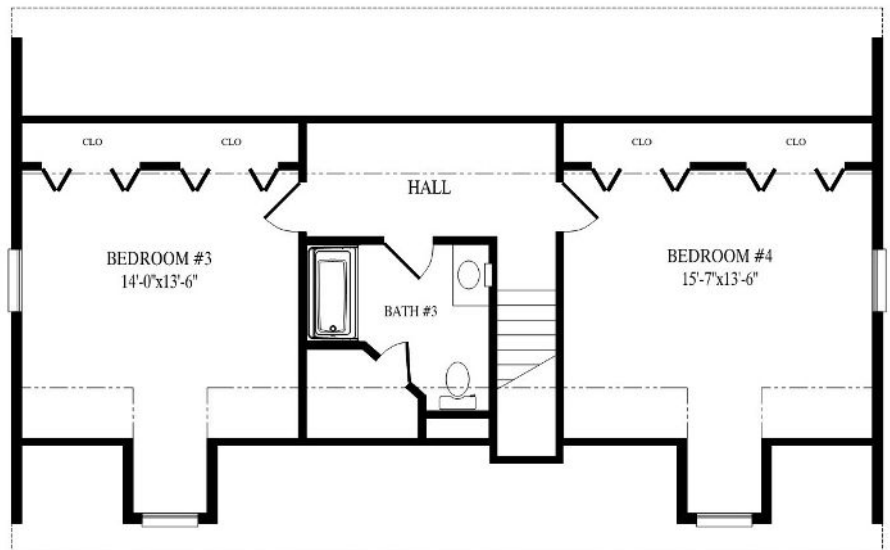

Beach Bungalow

27'6" x 44'

1210 SQ FT 1st Floor

712 SQ FT 2nd Floor Bonus Area