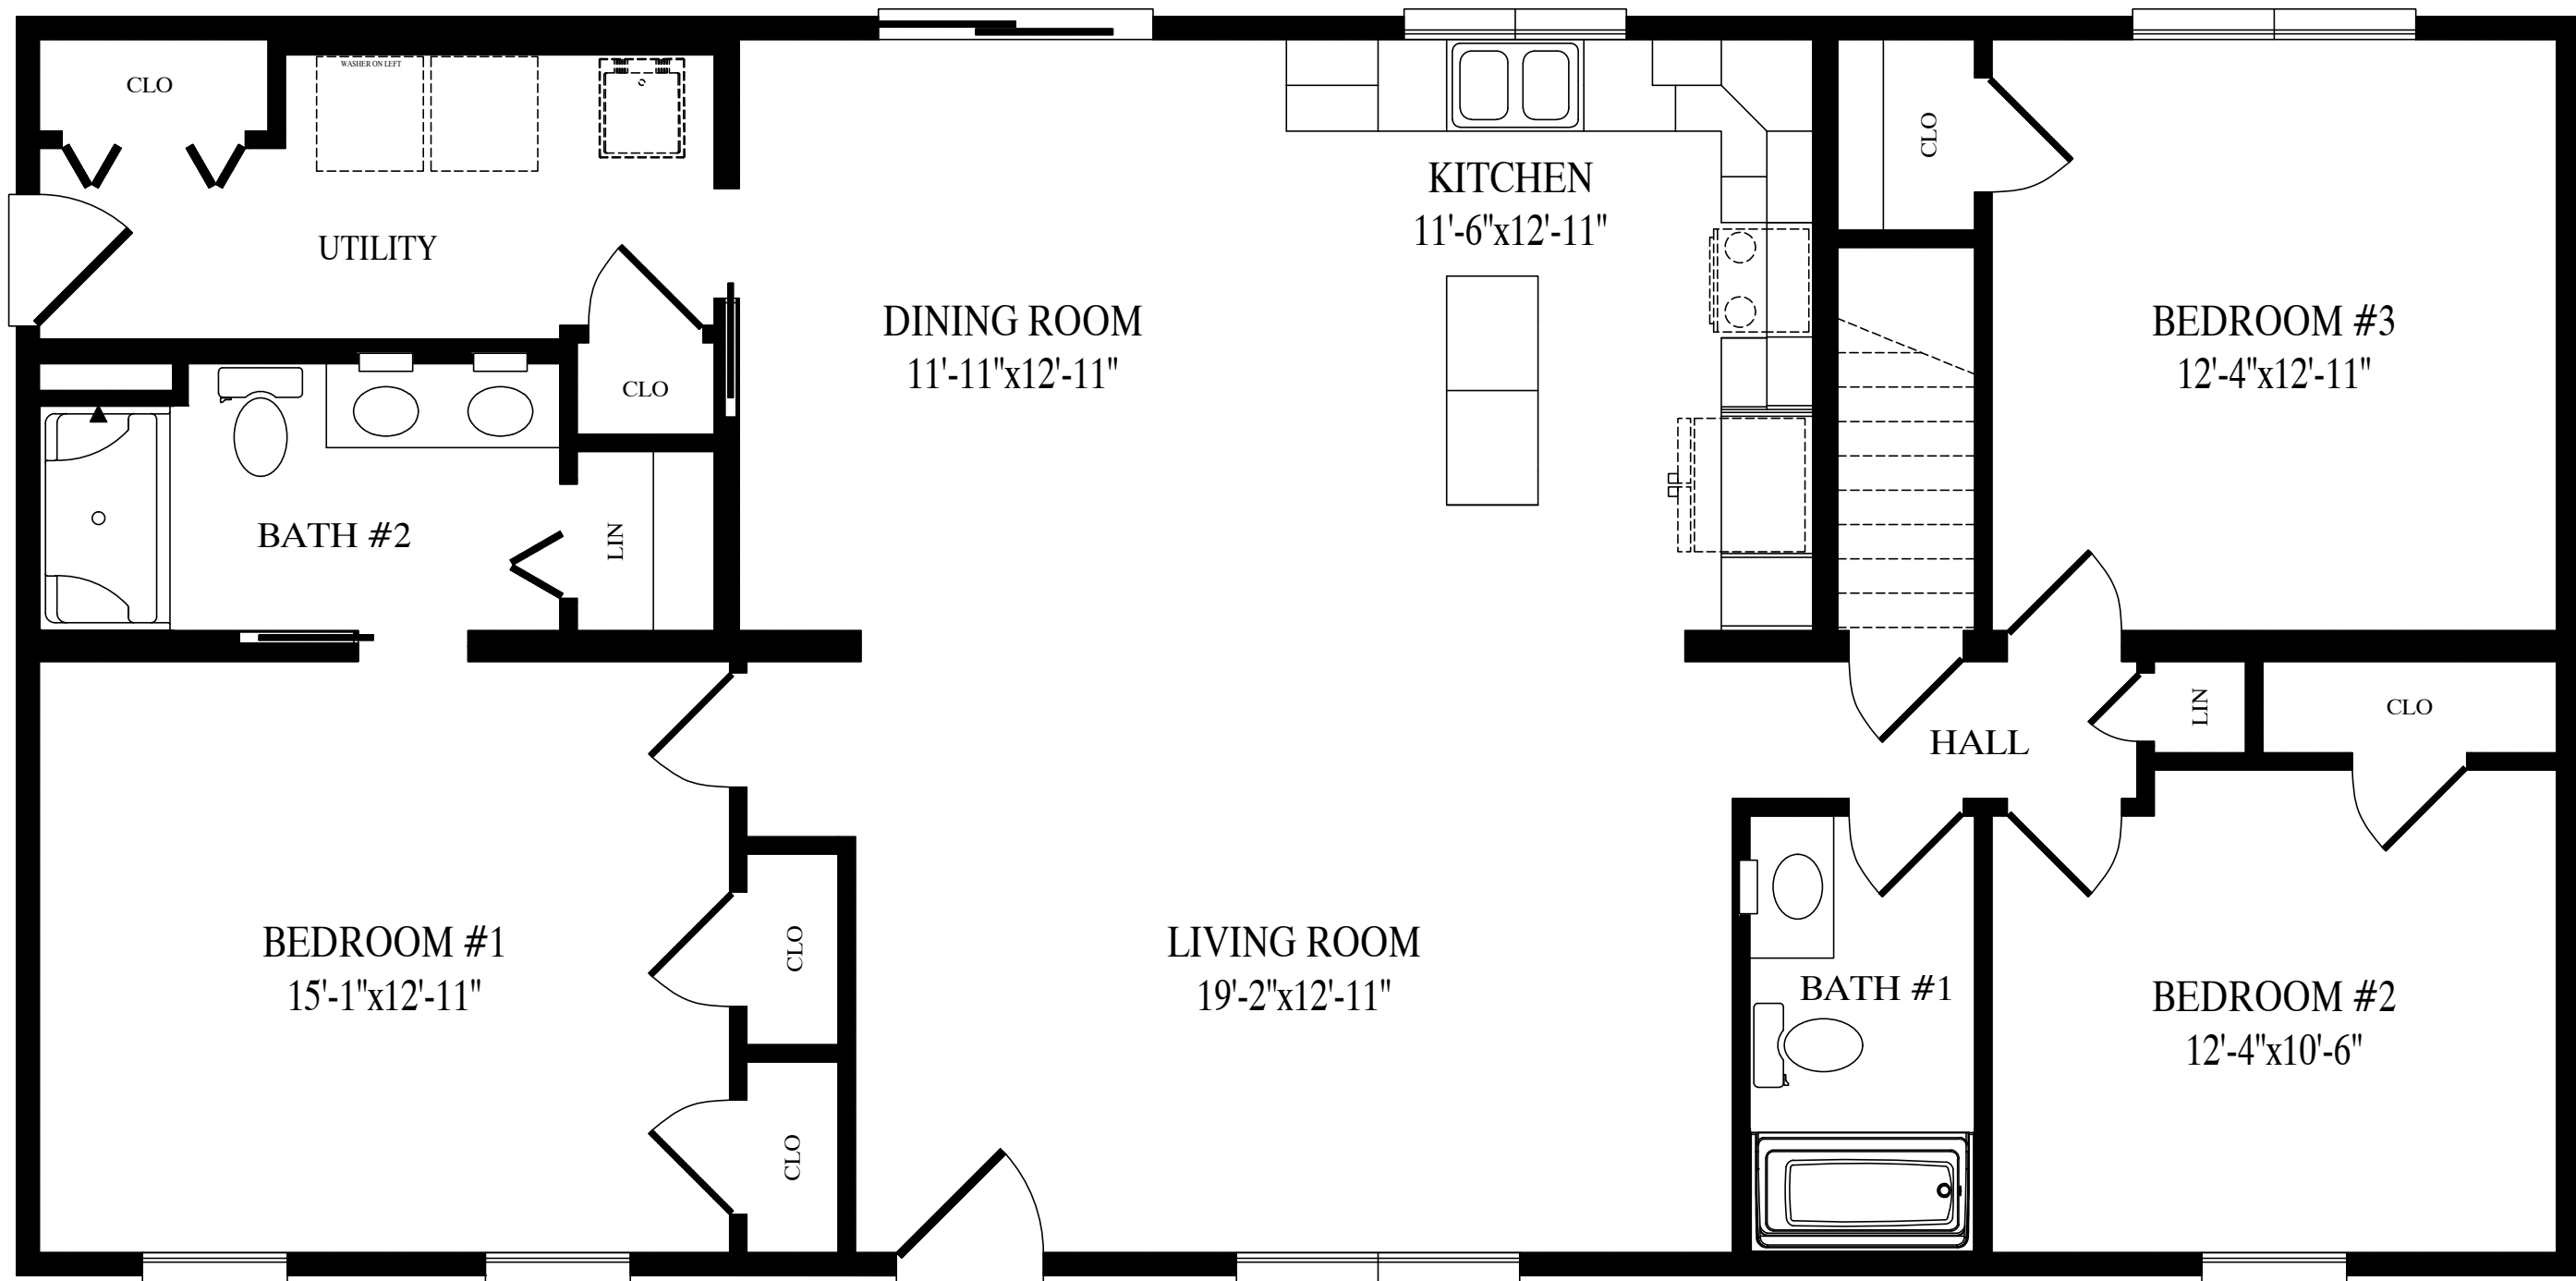

2856-CBS RANCH
FRONT ELEVATION

Custom Building Systems LLC
200 Custom Ave
Middleburg, PA 17842
(888) 553-1414
www.custombuildingsystems.net

BUILDER		CUSTOMER	
CITY	CBS-MODEL	CITY	LYCOMING RENDERED
WIND SPEED	CITY	COUNTY	STATE
ORDER NO.	SNOW LOAD	SNOW LOAD	SQ. FT.
ORDER #	SERIAL #	FILE NO.	LYCOMING RENDERED

DATE:	DRAWN BY:	STATUS:
00/00/00	INIT	STAT

MIKEC 11/17/2025 1:39:11 PM

Lycoming
 27'-6" x 56'-0" Ranch
 1540 sq. ft.