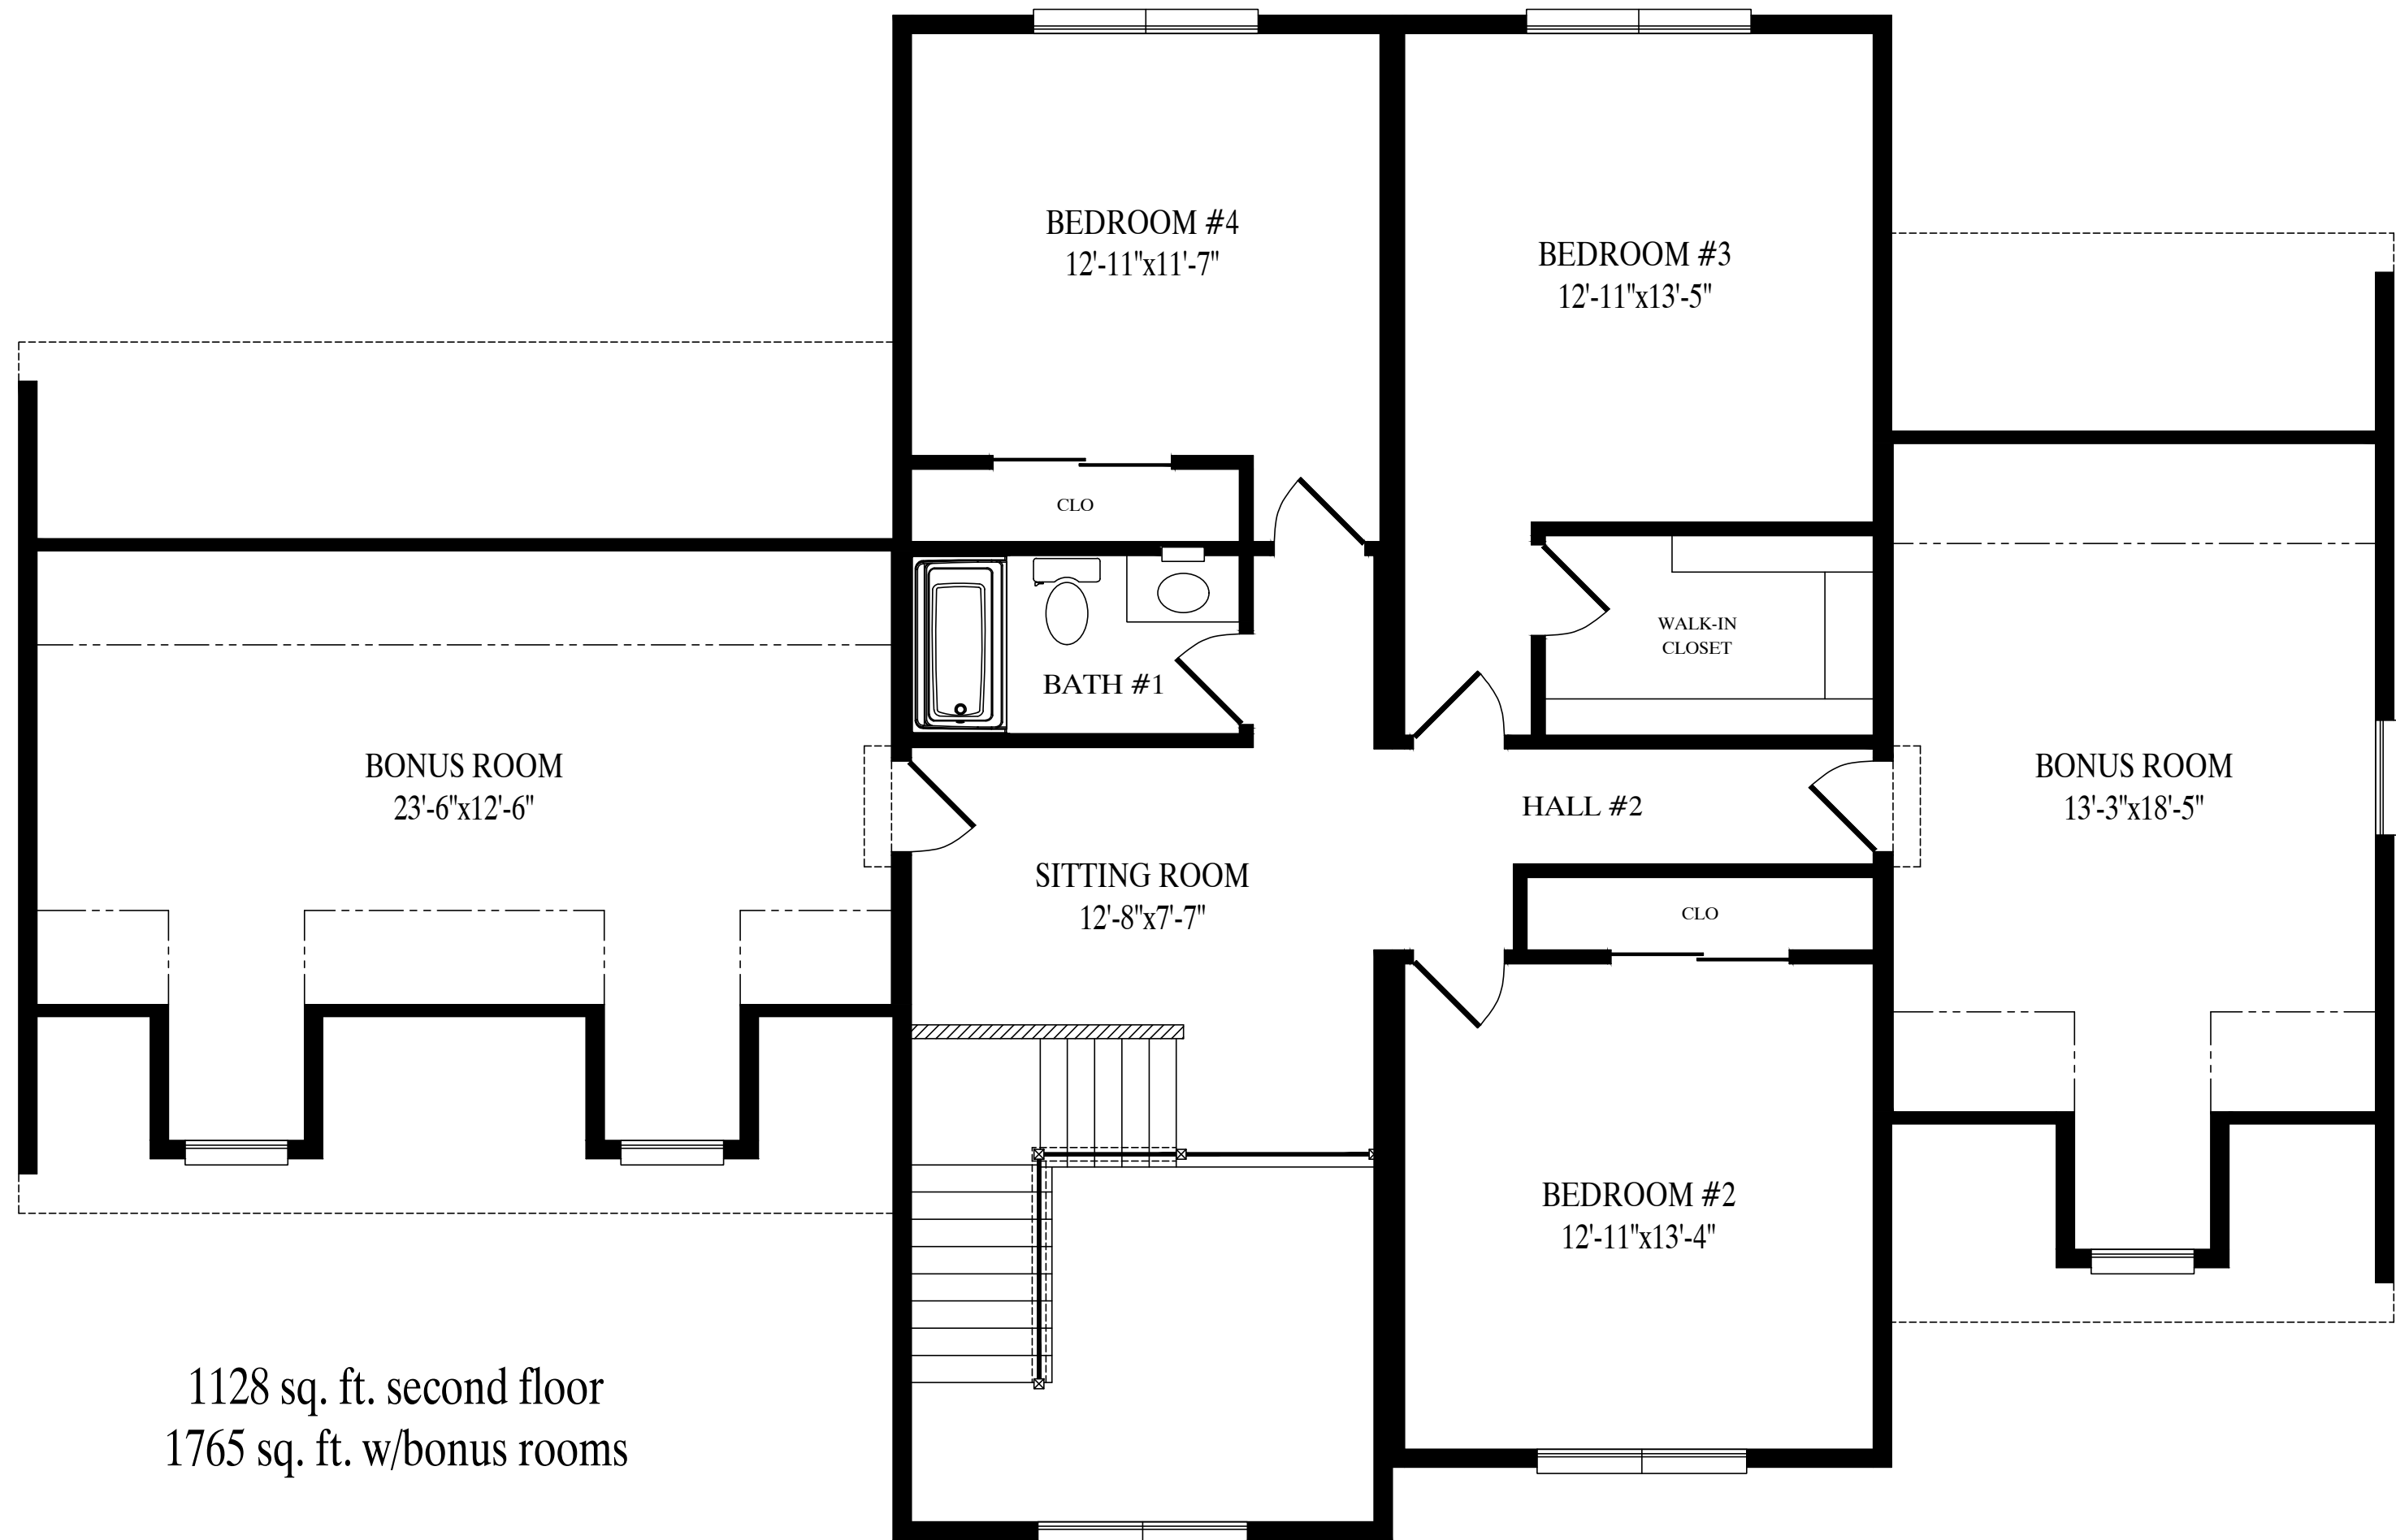

# Turner House

27'-6" x 42' Two Story

1566 sq. ft. first floor

2142 sq. ft. w/garage option

2694 sq. ft. total

3907 sq. ft. total w/garage option

1128 sq. ft. second floor  
1765 sq. ft. w/bonus rooms