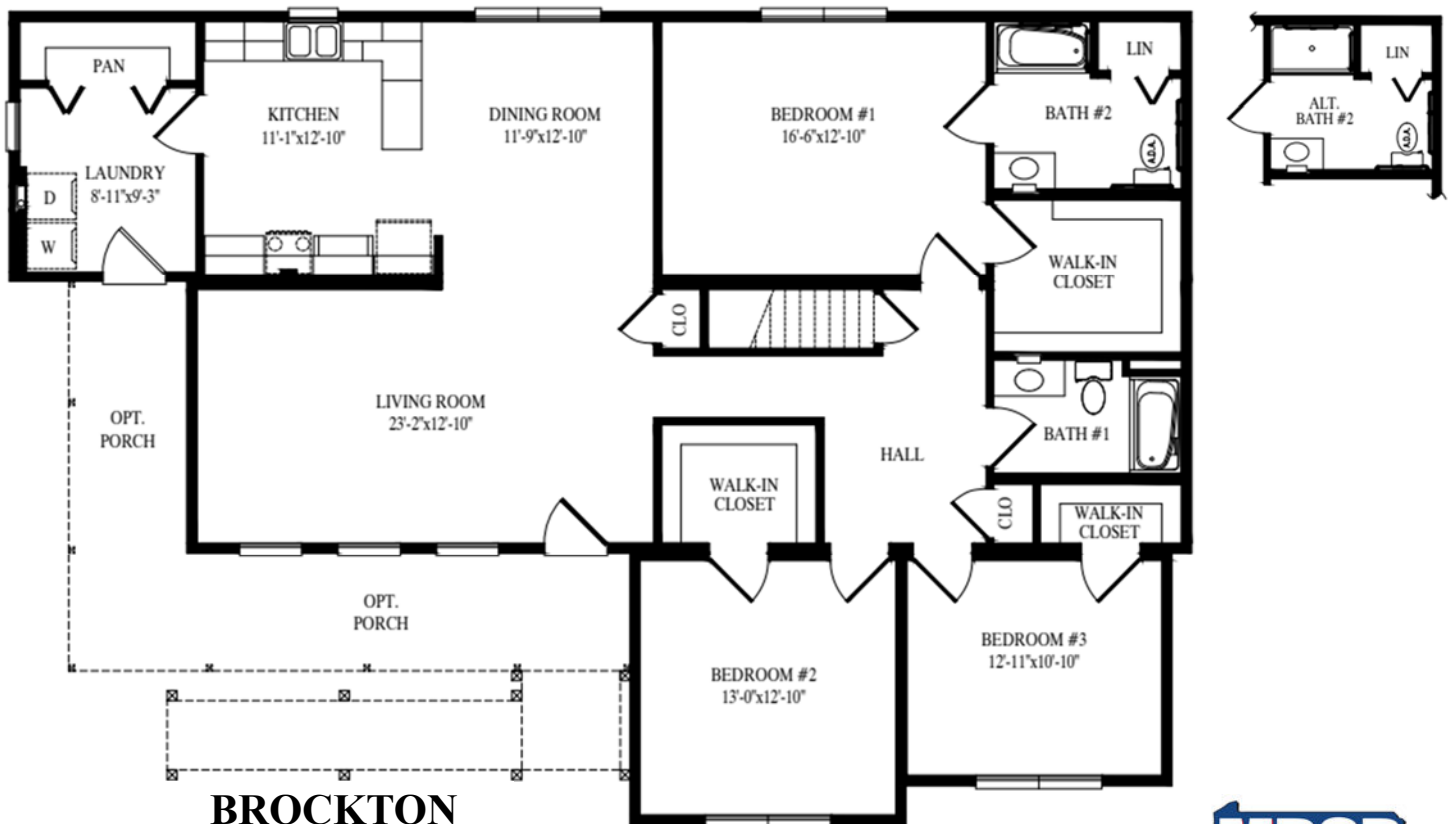

Independent Living Series

“Designed with Compassion & Accessibility in Mind”

Brockton

BROCKTON
41'-3" x 60'-0"
1878 SQ FT