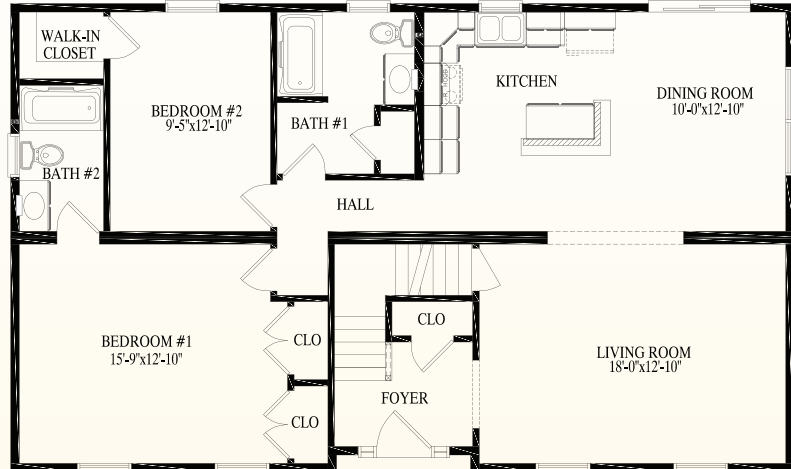

Mount Pocono

1265 Sq. Ft. Living Area 1st Fl

721 Sq. Ft. Unfinished Bonus Area

27'6 x 46'

CUSTOM BUILDING
SYSTEMS LLC

200 Custom Avenue
Middleburg, PA 17842

Phone 888-553-1414

Fax 570-837-8944