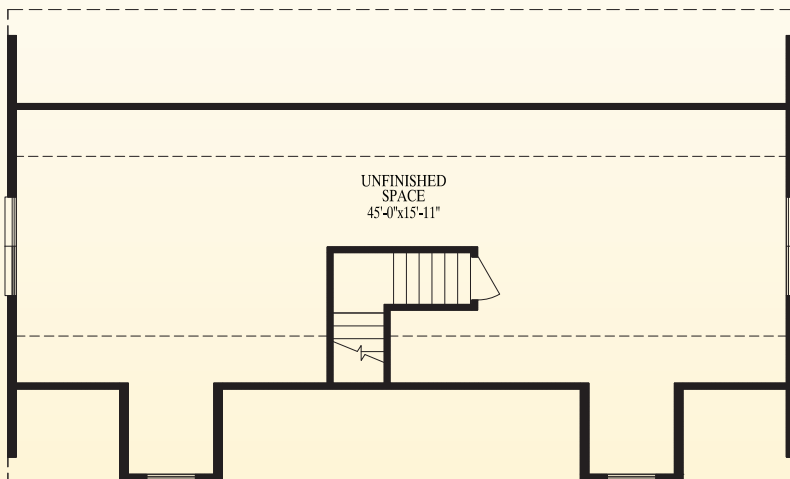

Mount Pocono

1265 Sq. Ft. Living Area 1st Fl

721 Sq. Ft. Unfinished Bonus Area

27'6 x 46'

CUSTOM BUILDING
SYSTEMS LLC

200 Custom Avenue
Middleburg, PA 17842

Phone 888-553-1414

Fax 570-837-8944