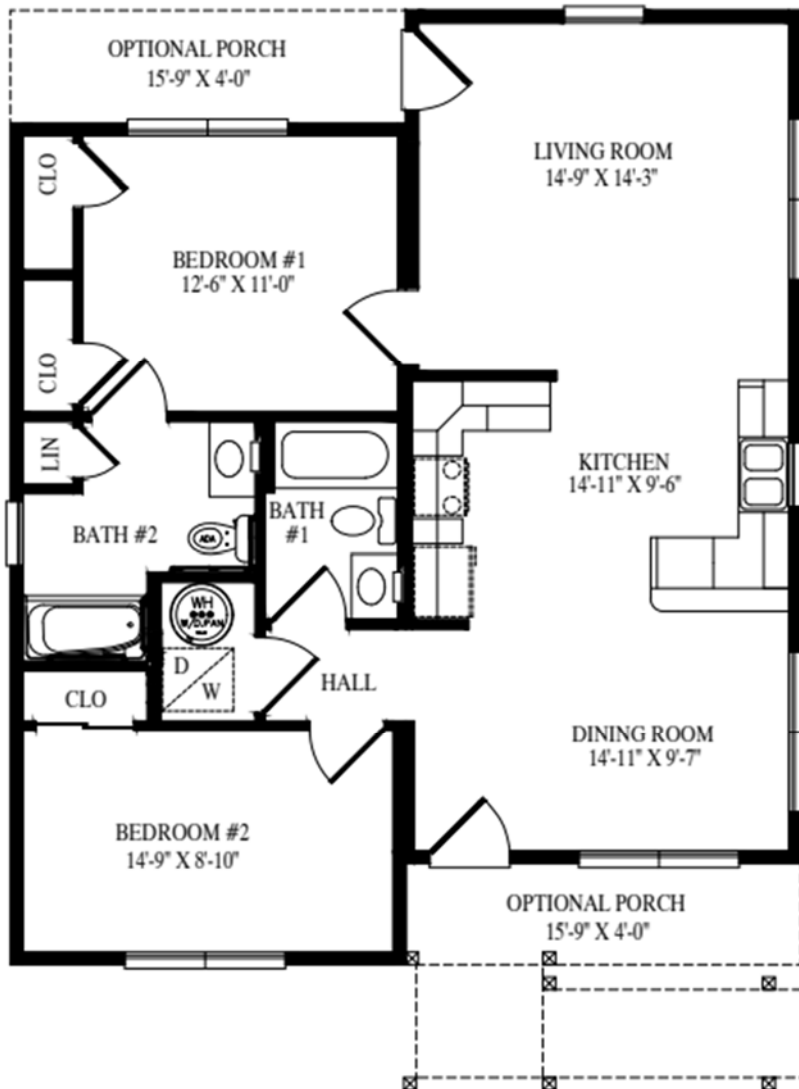

Independent Living Series

“Designed with Compassion & Accessibility in Mind”

Clarion

CLARION
31'-6" x 34'-0"
1071 SQ FT