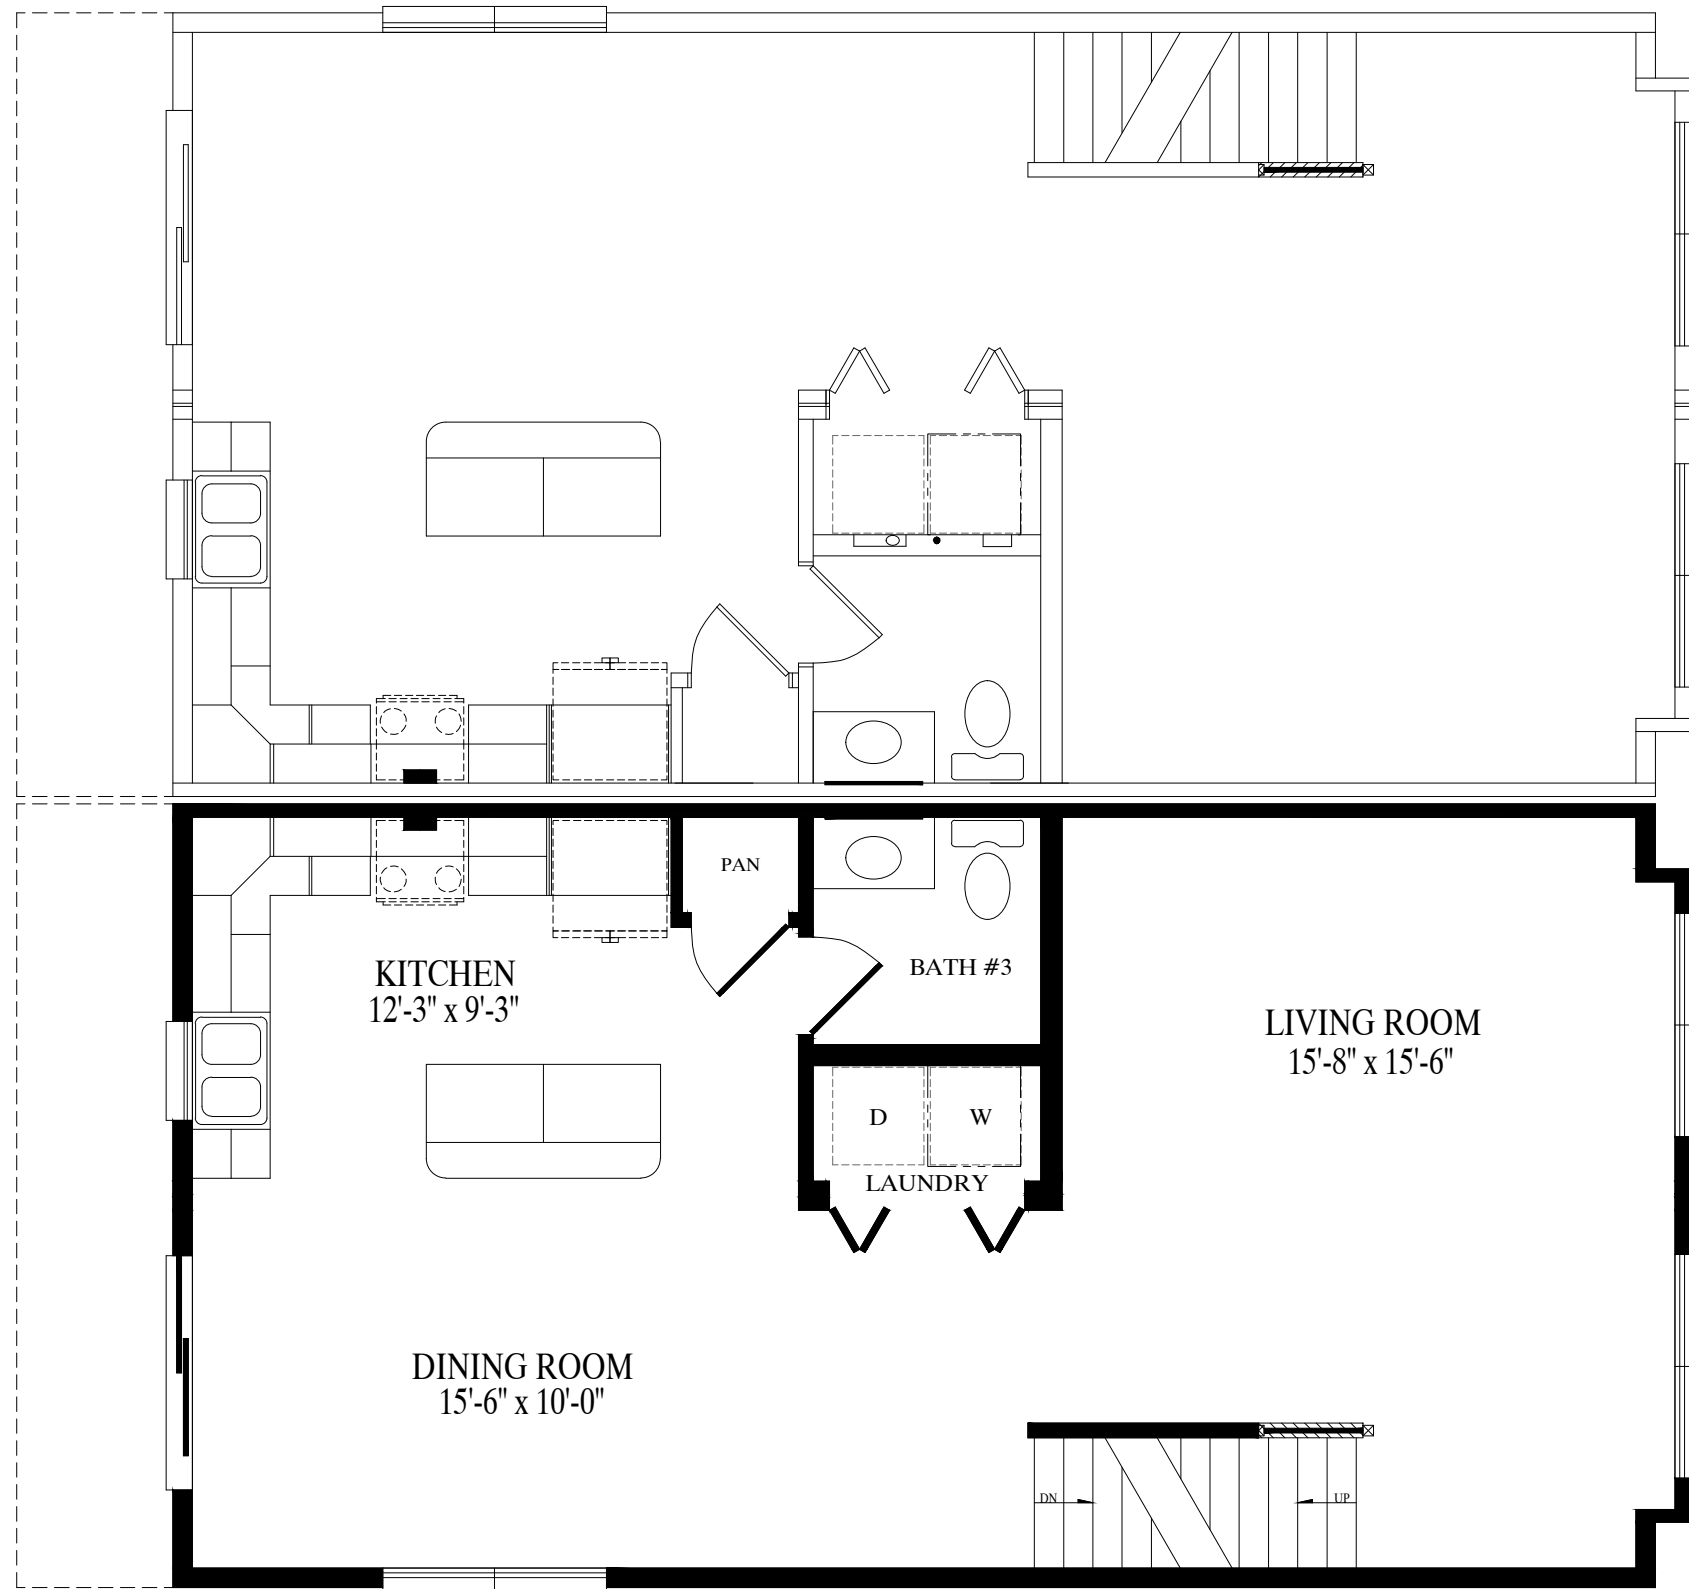

PINE MEADOW
20'-0" X 37'-0"
2278 TOTAL Sq. Ft.

KITCHEN
12'-3" x 9'-3"

PAN

BATH #3

LIVING ROOM
15'-8" x 15'-6"

D W
LAUNDRY

DINING ROOM
15'-6" x 10'-0"

DN