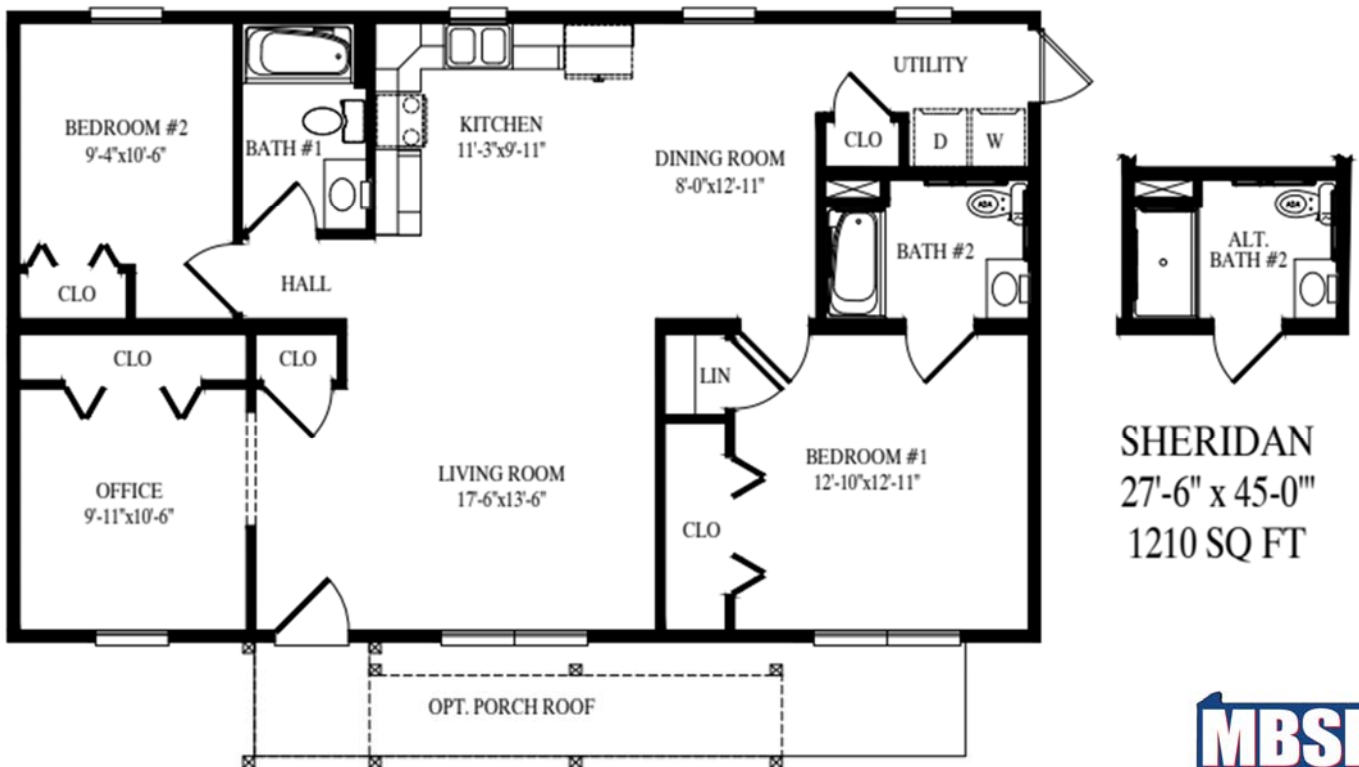

# Independent Living Series

*“Designed with Compassion & Accessibility in Mind”*

# Sheridan

SHERIDAN  
27'-6" x 45'-0"  
1210 SQ FT