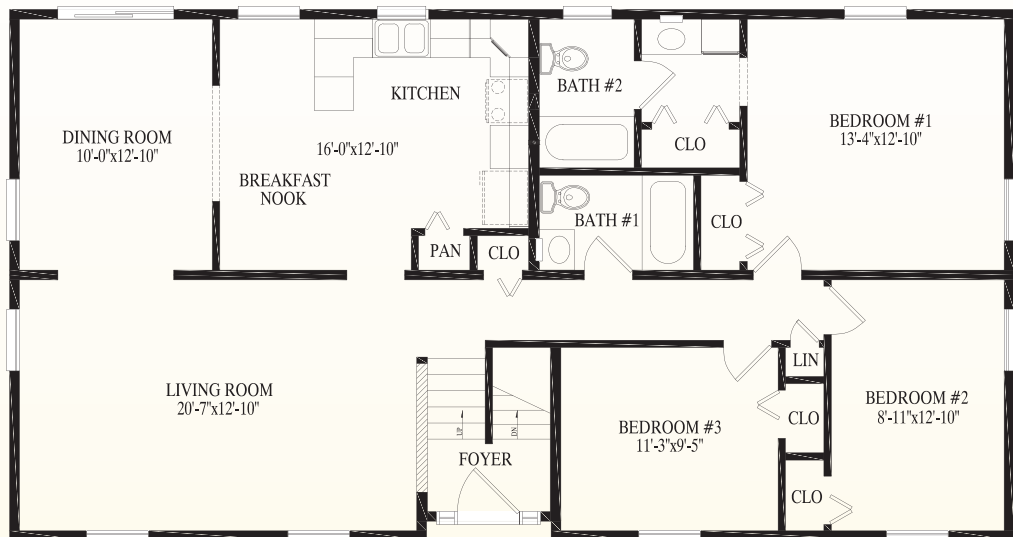

# Lehigh

1430 Sq. Ft. Living Area

27'6" x 52'

**CUSTOM BUILDING  
SYSTEMS LLC**

200 Custom Avenue  
Middleburg, PA 17842

Phone 888-553-1414

Fax 570-837-8944

[www.custombuildingsystems.net](http://www.custombuildingsystems.net)