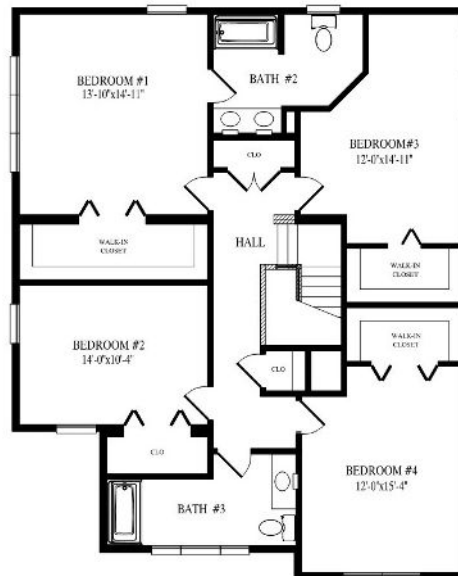

Saratoga

40' 66" x 34'
 (Optional Garage 24' x 24')

1334 SQ FT 1st Floor
1910 SQ FT w/Optional Garage

1345 SQ FT 2nd Floor