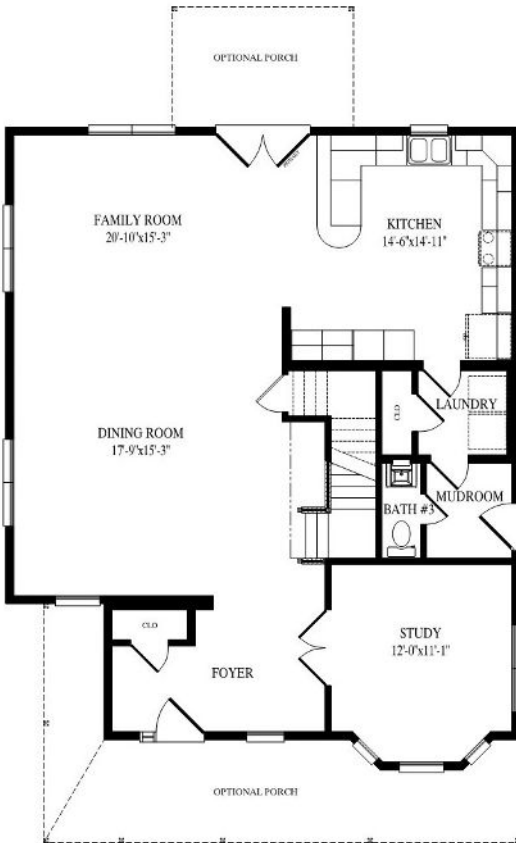

Saratoga

40' 66" x 34'
 (Optional Garage 24' x 24')

1334 SQ FT 1st Floor
1910 SQ FT w/Optional Garage

1345 SQ FT 2nd Floor